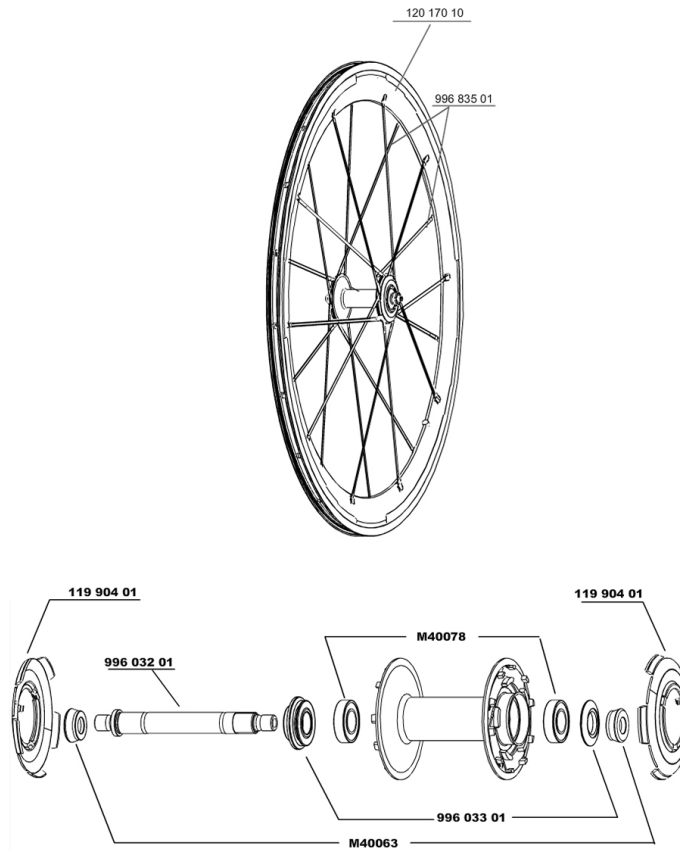

REFERENCES WHEELS

119216	COSMIC CARBONE SR FRT	119220	COSMIC CARBONE SR ED11PR
119219	COSMIC CARBONE SR M10PR		

RIMS

&NBSP;;

12017010	FRONT COSMIC CARBONE SR RIM
----------	-----------------------------

SPOKES

99683501	5 SPOKES CARBONE SLR FRT+0FW
----------	------------------------------

HUB SHELLS

11990401	FRT/NON DS COSMIC CARBON SLR HUB CAP
99603301	FRONT ADJUST.NUT+CAP COS.CARB.ULTIMATE
M40078	FRONT HUB BEARINGS 6901 x 2
99603201	FRT AXLE COS.CARBONE ULTIMATE
M40063	2 FRONT AXLE FORK SUPPORT

MAVIC *Cosmic Carbone SR*

Specifications

WHEEL WEIGHTS