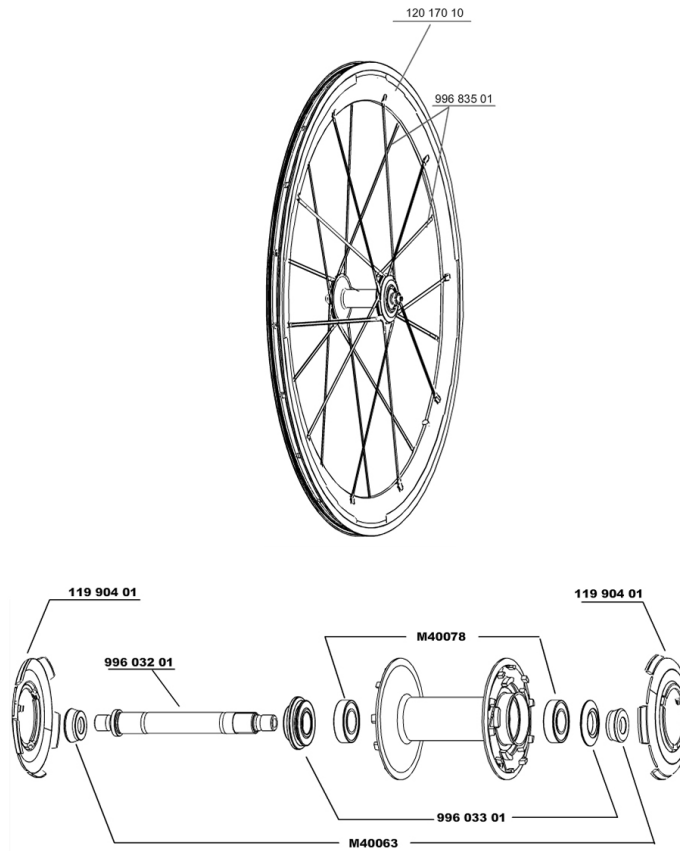

REFERENCES WHEELS

119216	COSMIC CARBONE SR FRT	119220	COSMIC CARBONE SR ED11PR
119219	COSMIC CARBONE SR M10PR		

RIMS

&NBSP;;

12017010	FRONT COSMIC CARBONE SR RIM
----------	-----------------------------

SPOKES

99683501	5 SPOKES CARBONE SLR FRT+0FW
----------	------------------------------

HUB SHELLS

M40063	2 FRONT AXLE FORK SUPPORT
11990401	FRT/NON DS COSMIC CARBON SLR HUB CAP
99603301	FRONT ADJUST.NUT+CAP COS.CARB.ULTIMATE
M40078	FRONT HUB BEARINGS 6901 x 2
99603201	FRT AXLE COS.CARBONE ULTIMATE

MAVIC *Cosmic Carbone SR*

Specifications

WHEEL WEIGHTS