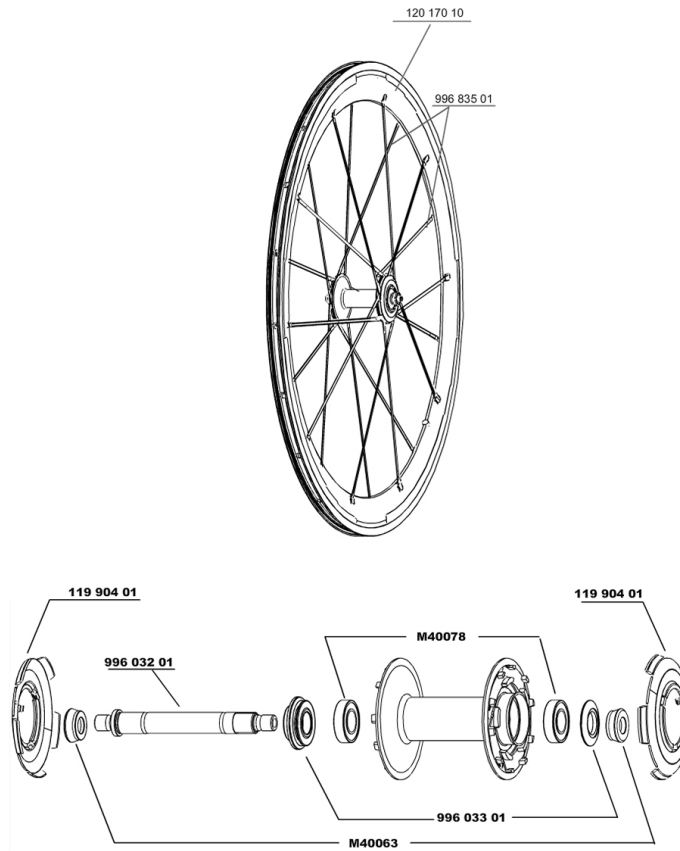

## REFERENCES WHEELS

119216	COSMIC CARBONE SR FRT	119220	COSMIC CARBONE SR ED11PR
119219	COSMIC CARBONE SR M10PR		

## RIMS

&NBSP;;

12017010	FRONT COSMIC CARBONE SR RIM
----------	-----------------------------

## SPOKES

99683501	5 SPOKES CARBONE SLR FRT+0FW
----------	------------------------------

### WHEEL WEIGHTS