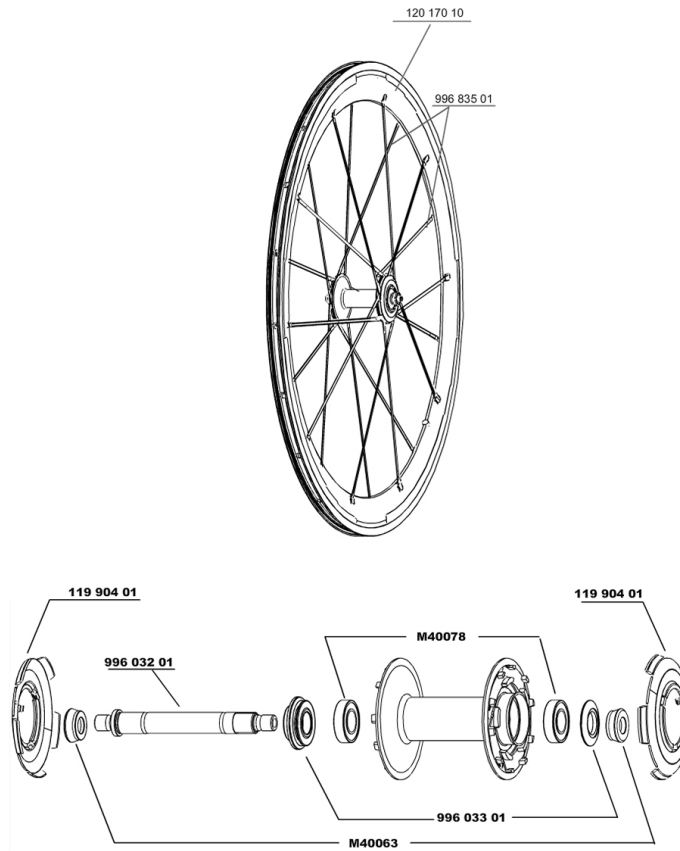

## REFERENCES WHEELS

119216	COSMIC CARBONE SR FRT	119220	COSMIC CARBONE SR ED11PR
119219	COSMIC CARBONE SR M10PR		

### RIMS

&NBSP;;

12017010	FRONT COSMIC CARBONE SR RIM
----------	-----------------------------

### SPOKES

99683501	5 SPOKES CARBONE SLR FRT+0FW
----------	------------------------------

**MAVIC** *Cosmic Carbone SR*

***Specifications***

WHEEL WEIGHTS