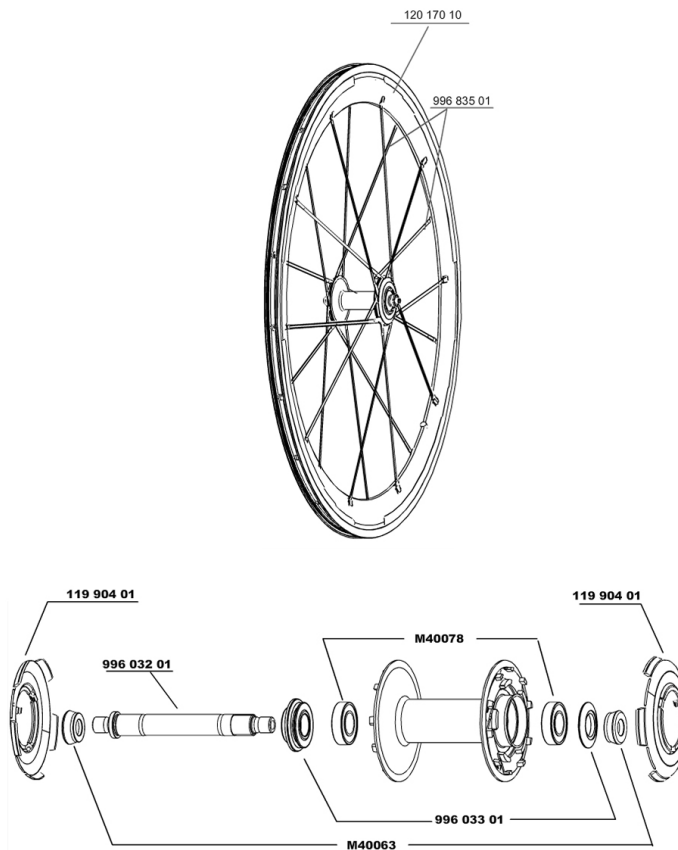

## REFERENCES WHEELS

119216	COSMIC CARBONE SR FRT	119220	COSMIC CARBONE SR ED11PR
119219	COSMIC CARBONE SR M10PR		

### RIMS

&NBSP;;

12017010	FRONT COSMIC CARBONE SR RIM
----------	-----------------------------

### SPOKES

99683501	5 SPOKES CARBONE SLR FRT+0FW
----------	------------------------------

**MAVIC** *Cosmic Carbone SR*

***Specifications***

WHEEL WEIGHTS