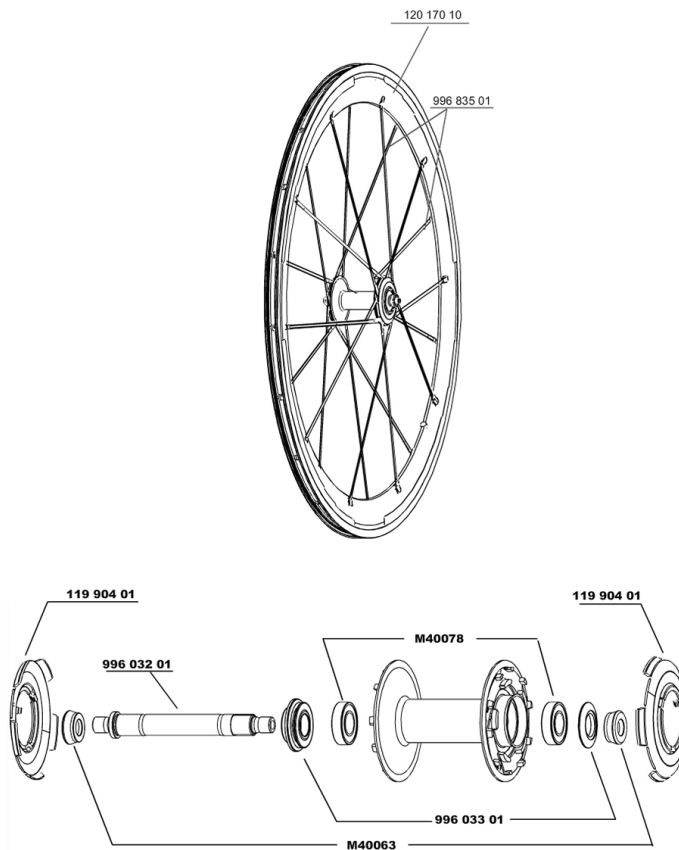

## REFERENZE RUOTE

119216	COSMIC CARBONE SR FRT	119220	COSMIC CARBONE SR ED11PR
119219	COSMIC CARBONE SR M10PR		

### RIMS

&NBSP;;

12017010	FRONT COSMIC CARBONE SR RIM
----------	-----------------------------

### SPOKES

99683501	5 SPOKES CARBONE SLR FRT+OFW
----------	------------------------------

## ***Specifications***

PESI RUOTE