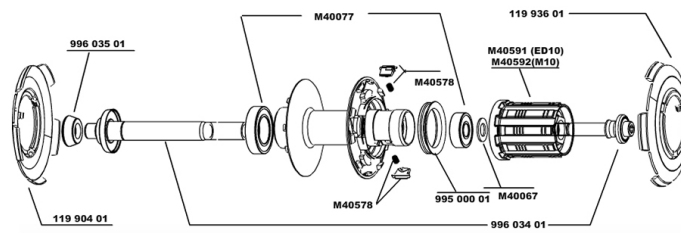

REFERENZEN RÄDER

119217	COSMIC CARBONE SR M10	119219	COSMIC CARBONE SR M10PR
119218	COSMIC CARBONE SR ED11	119220	COSMIC CARBONE SR ED11PR

RIMS

&NBSP;:

12017013	REAR COSMIC CARBONE SR RIM
----------	----------------------------

SPOKES

99683601	5 SPOKES CARBONE SLR FW SIDE
99683501	5 SPOKES CARBONE SLR FRT+OFW

HUB SHELLS

11993601	DRIVE SIDE COS.CARB.SLR HUB CAP
99603401	REAR AXLE COS.CARBONE ULTIMATE
M40592	CORPS DE ROUE LIBRE FTS "L" M10
M40067	10 SPACERS FRW/HUB BODY
11990401	FRONT & OPP.DRIVE SIDE COS.CARB.SLR HUB CAP
M40077	REAR HUB 608+6901 BEARINGS
M40591	CORPS DE ROUE LIBRE FTS "L" ED10
99603501	R.FORK SUPPORT COS.CARB.ULTIMATE
99500001	FTSL/FTSX FREEHUB BODY SEAL
M40578	FTSL PAWLS KIT (ROAD WHEELS)

MAVIC *Cosmic Carbone SR*

Specifications

RADGEWICHTE