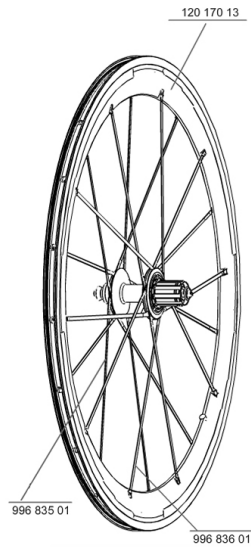

## REFERENZEN RÄDER

119217	COSMIC CARBONE SR M10	119219	COSMIC CARBONE SR M10PR
119218	COSMIC CARBONE SR ED11	119220	COSMIC CARBONE SR ED11PR

## RIMS

&NBSP;:

12017013	REAR COSMIC CARBONE SR RIM
----------	----------------------------

## SPOKES

99683501	5 SPOKES CARBONE SLR FRT+OPW
99683601	5 SPOKES CARBONE SLR FW SIDE

## **Specifications**

RADGEWICHTE