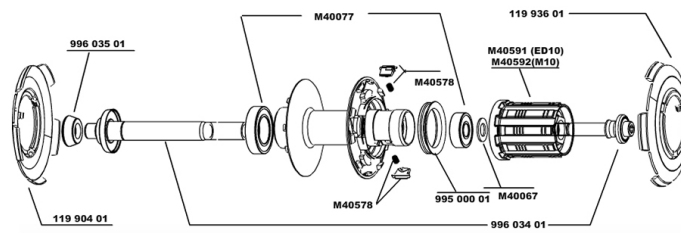

REFERENZEN RÄDER

119217	COSMIC CARBONE SR M10	119219	COSMIC CARBONE SR M10PR
119218	COSMIC CARBONE SR ED11	119220	COSMIC CARBONE SR ED11PR

RIMS

&NBSP;:

12017013	REAR COSMIC CARBONE SR RIM
----------	----------------------------

SPOKES

99683501	5 SPOKES CARBONE SLR FRT+OPW
99683601	5 SPOKES CARBONE SLR FW SIDE

HUB SHELLS

M40067	10 SPACERS FRW/HUB BODY
11990401	FRONT & OPP.DRIVE SIDE COS.CARB.SLR HUB CAP
M40077	REAR HUB 608+6901 BEARINGS
M40591	CORPS DE ROUE LIBRE FTS "L" ED10
99603501	R.FORK SUPPORT COS.CARB.ULTIMATE
99500001	FTSL/FTSX FREEHUB BODY SEAL
M40578	FTSL PAWLS KIT (ROAD WHEELS)
11993601	DRIVE SIDE COS.CARB.SLR HUB CAP
99603401	REAR AXLE COS.CARBONE ULTIMATE
M40592	CORPS DE ROUE LIBRE FTS "L" M10

MAVIC *Cosmic Carbone SR*

Specifications

RADGEWICHTE