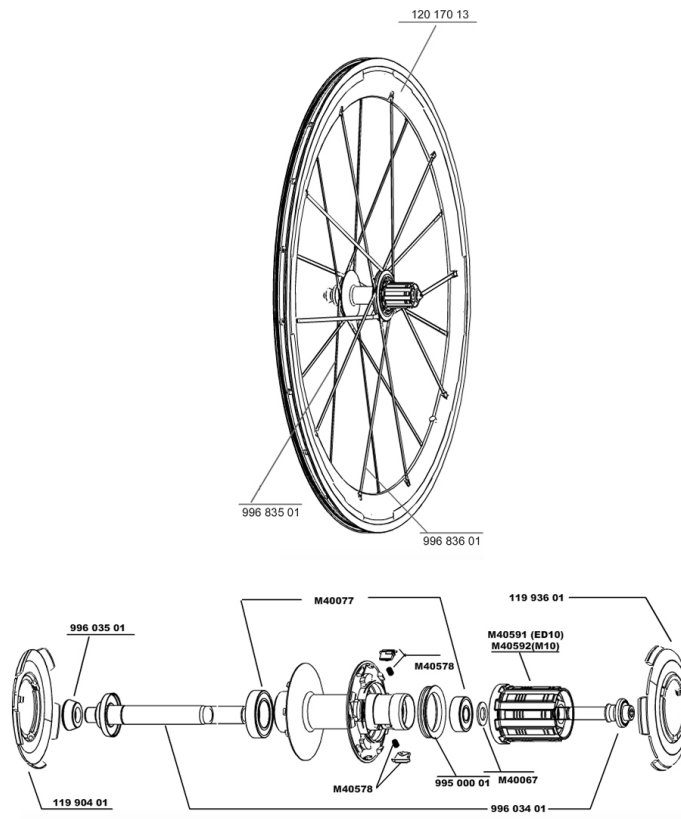

REFERENZEN RÄDER

119217	COSMIC CARBONE SR M10	119219	COSMIC CARBONE SR M10PR
119218	COSMIC CARBONE SR ED11	119220	COSMIC CARBONE SR ED11PR

RIMS

&NBSP;:

12017013	REAR COSMIC CARBONE SR RIM
----------	----------------------------

SPOKES

99683501	5 SPOKES CARBONE SLR FRT+OPW
99683601	5 SPOKES CARBONE SLR FW SIDE

HUB SHELLS

M40077	REAR HUB 608+6901 BEARINGS
M40591	CORPS DE ROUE LIBRE FTS "L" ED10
99603501	R.FORK SUPPORT COS.CARB.ULTIMATE
99500001	FTSL/FTSX FREEHUB BODY SEAL
M40578	FTSL PAWLS KIT (ROAD WHEELS)
11993601	DRIVE SIDE COS.CARB.SLR HUB CAP
99603401	REAR AXLE COS.CARBONE ULTIMATE
M40592	CORPS DE ROUE LIBRE FTS "L" M10
M40067	10 SPACERS FRW/HUB BODY
11990401	FRONT & OPP.DRIVE SIDE COS.CARB.SLR HUB CAP

MAVIC *Cosmic Carbone SR*

Specifications

RADGEWICHTE