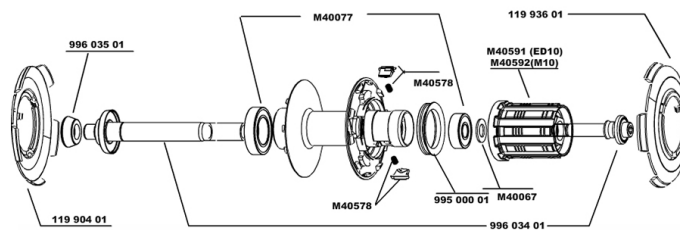

参照ホイール

119217	COSMIC CARBONE SR M10	119219	COSMIC CARBONE SR M10PR
119218	COSMIC CARBONE SR ED11	119220	COSMIC CARBONE SR ED11PR

RIMS

&NBSP;:

12017013	REAR COSMIC CARBONE SR RIM
----------	----------------------------

SPOKES

99683601	5 SPOKES CARBONE SLR FW SIDE
99683501	5 SPOKES CARBONE SLR FRT+OFW

HUB SHELLS

M40591	FTSL FREEWHEEL BODY ED10
99603501	R.FORK SUPPORT COS.CARB.ULTIMATE
99500001	FTSL/FTSX FREEHUB BODY SEAL
M40578	FTSL PAWLS KIT (ROAD WHEELS)
11993601	DRIVE SIDE COS.CARB.SLR HUB CAP
99603401	REAR AXLE COS.CARBONE ULTIMATE
M40592	FTSL FREEWHEEL BODY M10
M40067	10 SPACERS FRW/HUB BODY
11990401	FRONT & OPP.DRIVE SIDE COS.CARB.SLR HUB CAP
M40077	REAR HUB 608+6901 BEARINGS

Cosmic Carbone SR

Specifications

ホイールの重み