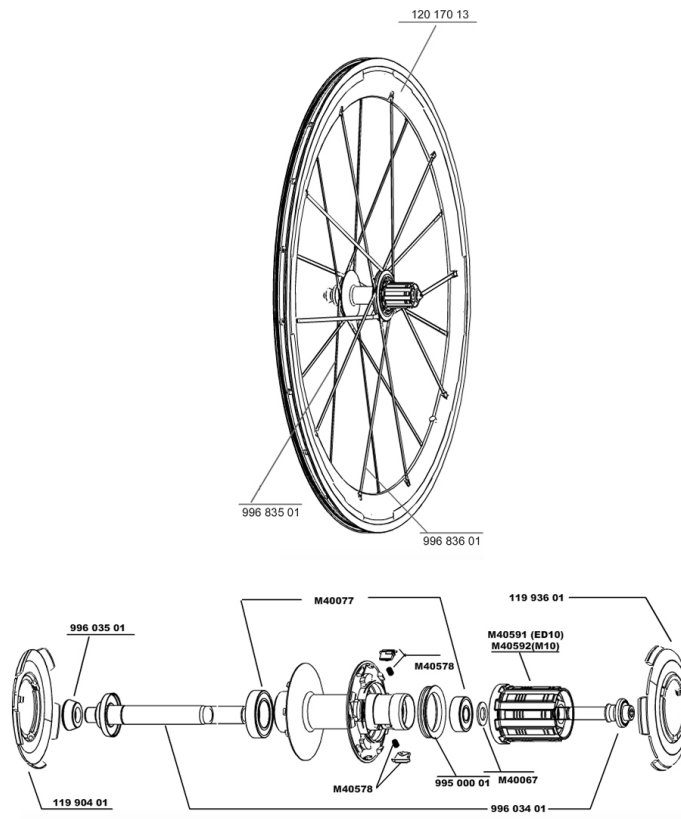

REFERENCES WHEELS

119217	COSMIC CARBONE SR M10	119219	COSMIC CARBONE SR M10PR
119218	COSMIC CARBONE SR ED11	119220	COSMIC CARBONE SR ED11PR

RIMS

&NBSP;:

12017013	REAR COSMIC CARBONE SR RIM
----------	----------------------------

SPOKES

99683501	5 SPOKES CARBONE SLR FRT+OPW
99683601	KIT 5 DRIVE SIDE COSMIC CARBONE SLR R2R SPOKE

HUB SHELLS

99603401	REAR AXLE COS.CARBONE ULTIMATE
M40592	FTSL FREEWHEEL BODY M10
M40067	INTERNAL FREEWHEEL SPACER FTSL/FTSX
11990401	FRT/NON DS COSMIC CARBON SLR HUB CAP
M40077	REAR HUB 608+6901 BEARINGS
M40591	FTSL FREEWHEEL BODY ED10
99603501	R.FORK SUPPORT COS.CARB.ULTIMATE < 2014
99500001	FTSL/FTSX FREEHUB BODY SEAL
M40578	FTSL PAWLS KIT (ROAD WHEELS)
11993601	DRIVE SIDE COSMIC CARBON SLR HUB CAP

MAVIC *Cosmic Carbone SR*

Specifications

WHEEL WEIGHTS