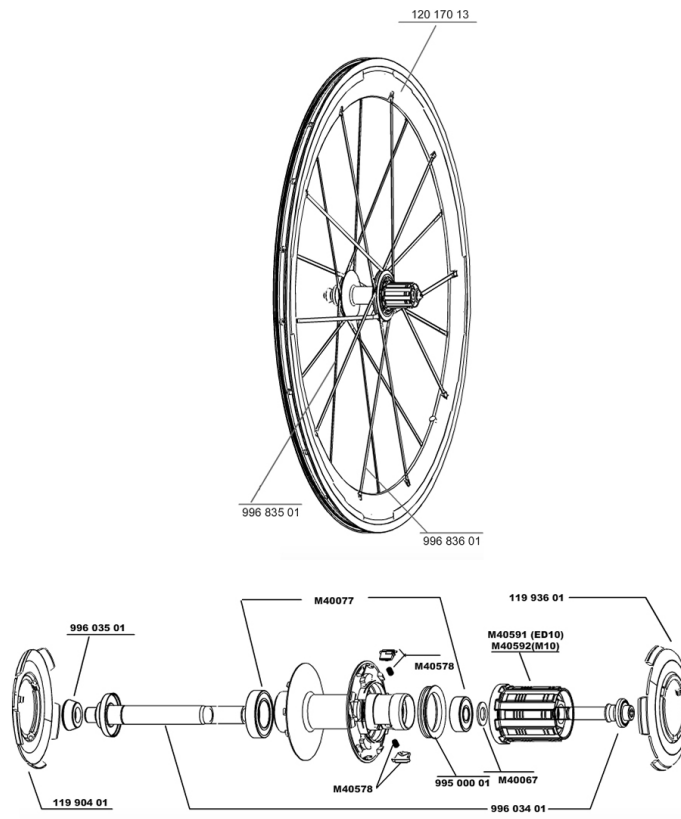

## REFERENCES WHEELS

119217	COSMIC CARBONE SR M10	119219	COSMIC CARBONE SR M10PR
119218	COSMIC CARBONE SR ED11	119220	COSMIC CARBONE SR ED11PR

## RIMS

&NBSP;:

12017013	REAR COSMIC CARBONE SR RIM
----------	----------------------------

## SPOKES

99683501	5 SPOKES CARBONE SLR FRT+OPW
99683601	KIT 5 DRIVE SIDE COSMIC CARBONE SLR R2R SPOKE

### WHEEL WEIGHTS