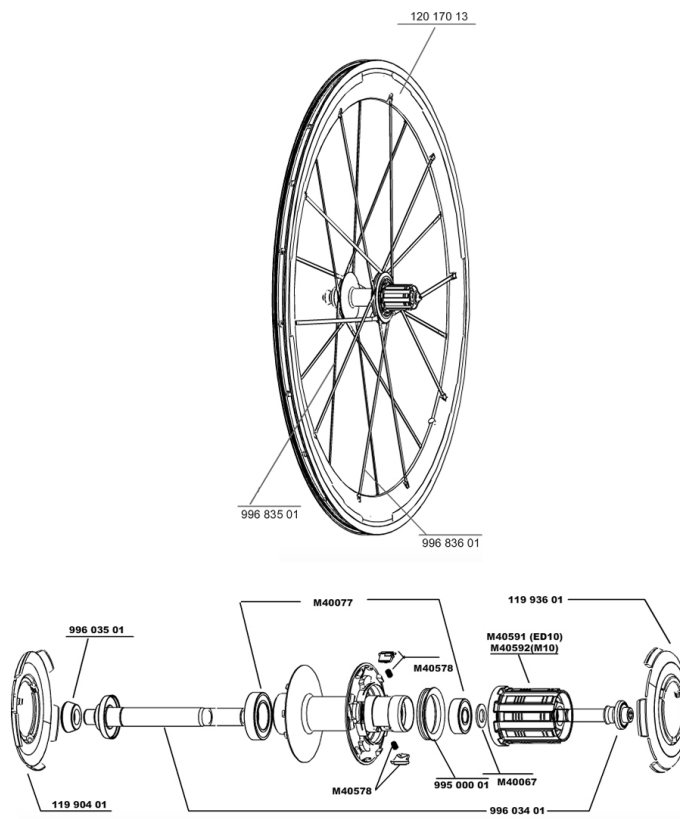

REFERENCES WHEELS

119217	COSMIC CARBONE SR M10	119219	COSMIC CARBONE SR M10PR
119218	COSMIC CARBONE SR ED11	119220	COSMIC CARBONE SR ED11PR

RIMS

&NBSP;:

12017013	REAR COSMIC CARBONE SR RIM
----------	----------------------------

SPOKES

99683601	KIT 5 DRIVE SIDE COSMIC CARBONE SLR R2R SPOKE
99683501	5 SPOKES CARBONE SLR FRT+OFW

HUB SHELLS

99500001	FTSL/FTSX FREEHUB BODY SEAL
M40578	FTSL PAWLS KIT (ROAD WHEELS)
11993601	DRIVE SIDE COSMIC CARBON SLR HUB CAP
99603401	REAR AXLE COS.CARBONE ULTIMATE
M40592	FTSL FREEWHEEL BODY M10
M40067	INTERNAL FREEWHEEL SPACER FTSL/FTSX
11990401	FRT/NON DS COSMIC CARBON SLR HUB CAP
M40077	REAR HUB 608+6901 BEARINGS
M40591	FTSL FREEWHEEL BODY ED10
99603501	R.FORK SUPPORT COS.CARB.ULTIMATE < 2014

MAVIC *Cosmic Carbone SR*

Specifications

WHEEL WEIGHTS