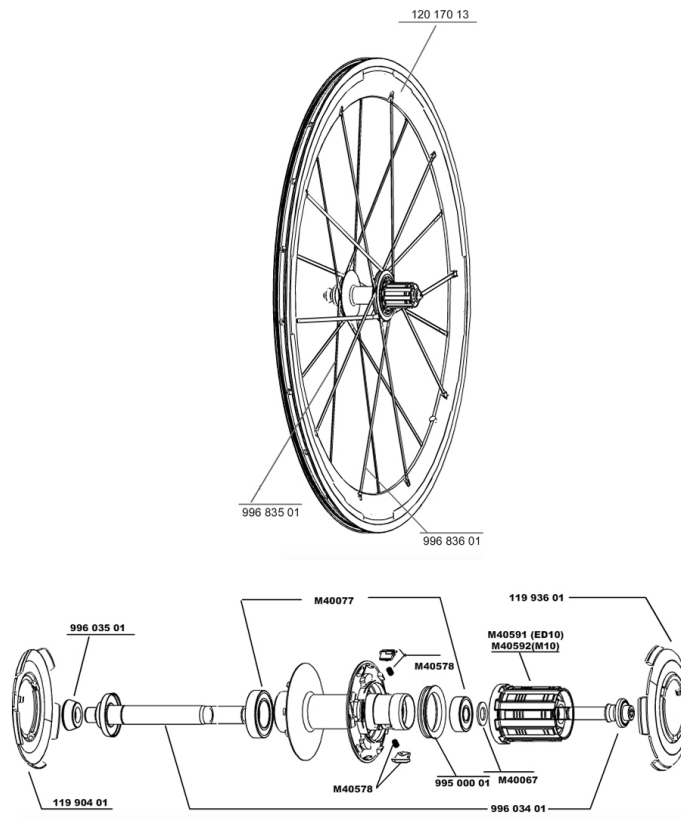

## REFERENCES WHEELS

119217	COSMIC CARBONE SR M10	119219	COSMIC CARBONE SR M10PR
119218	COSMIC CARBONE SR ED11	119220	COSMIC CARBONE SR ED11PR

## RIMS

&NBSP;:

12017013	REAR COSMIC CARBONE SR RIM
----------	----------------------------

## SPOKES

99683601	KIT 5 DRIVE SIDE COSMIC CARBONE SLR R2R SPOKE
99683501	5 SPOKES CARBONE SLR FRT+OFW

**MAVIC** *Cosmic Carbone SR*

**Specifications**

WHEEL WEIGHTS