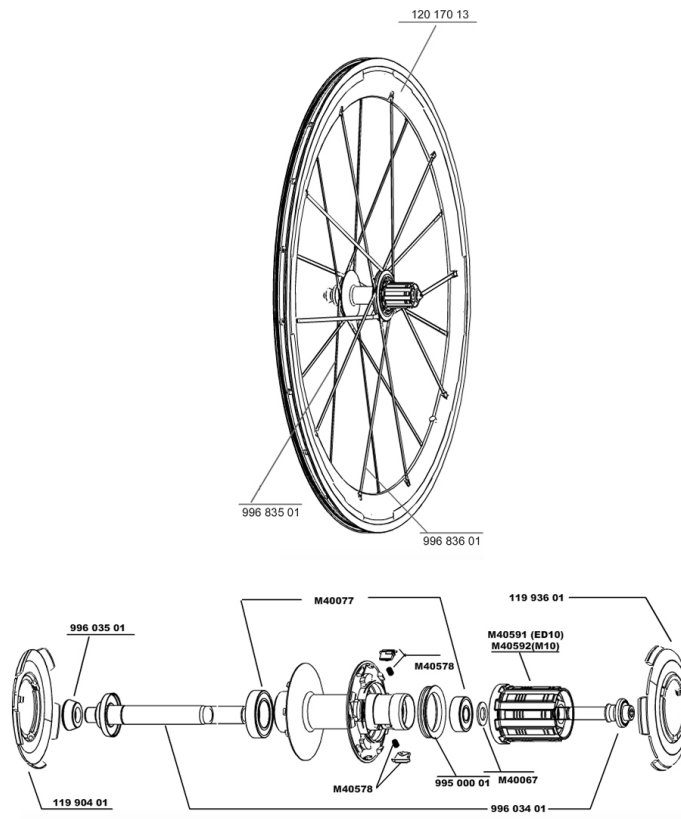

## REFERENCES WHEELS

119217	COSMIC CARBONE SR M10	119219	COSMIC CARBONE SR M10PR
119218	COSMIC CARBONE SR ED11	119220	COSMIC CARBONE SR ED11PR

## RIMS

&NBSP;:

12017013	REAR COSMIC CARBONE SR RIM
----------	----------------------------

## SPOKES

99683601	KIT 5 DRIVE SIDE COSMIC CARBONE SLR R2R SPOKE
99683501	5 SPOKES CARBONE SLR FRT+OFW

## ***Specifications***

WHEEL WEIGHTS