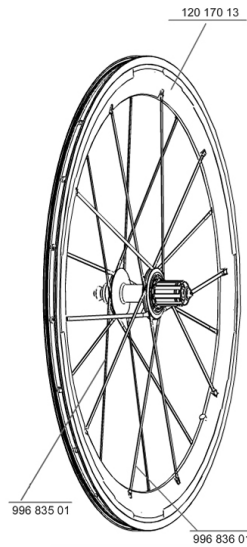

## REFERENCES WHEELS

119217	COSMIC CARBONE SR M10	119219	COSMIC CARBONE SR M10PR
119218	COSMIC CARBONE SR ED11	119220	COSMIC CARBONE SR ED11PR

## RIMS

&NBSP;:

12017013	REAR COSMIC CARBONE SR RIM
----------	----------------------------

## SPOKES

99683601	KIT 5 DRIVE SIDE COSMIC CARBONE SLR R2R SPOKE
99683501	5 SPOKES CARBONE SLR FRT+OFW

**MAVIC** *Cosmic Carbone SR*

**Specifications**

WHEEL WEIGHTS