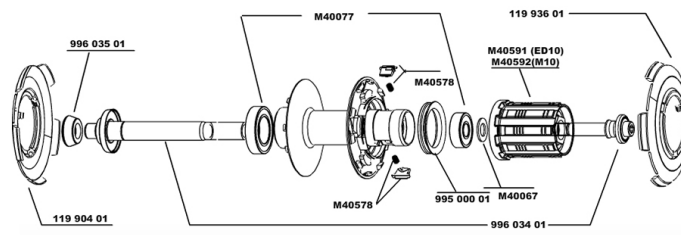

## REFERENCES WHEELS

119217	COSMIC CARBONE SR M10	119219	COSMIC CARBONE SR M10PR
119218	COSMIC CARBONE SR ED11	119220	COSMIC CARBONE SR ED11PR

## RIMS

&NBSP;:

12017013	REAR COSMIC CARBONE SR RIM
----------	----------------------------

## SPOKES

99683601	KIT 5 DRIVE SIDE COSMIC CARBONE SLR R2R SPOKE
99683501	5 SPOKES CARBONE SLR FRT+OFW

**MAVIC** *Cosmic Carbone SR*

**Specifications**

WHEEL WEIGHTS