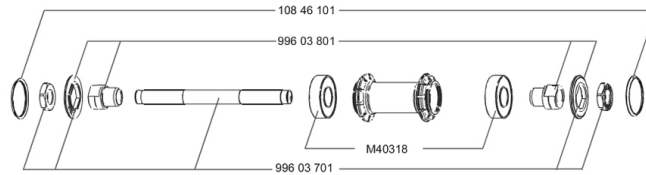

REFERENCES WHEELS

127969	AKSIUM White 23 FRT WTS	128064	AKSIUM Red 23 FRT WTS
127972	AKSIUM White 23 M10PR WTS	128067	AKSIUM Red 23 M10PRWTS
127973	AKSIUM White 23ED11PR WTS	128068	AKSIUM Red 23 ED11PRWTS

RIMS

&NBSP;:

30860915	KIT FRONT/REAR BLACK/RED RIM AKSIUM S 14
30860815	KIT FRONT/REAR BLACK/WHITE RIM AKSIUM S 14

SPOKES

10844901	KIT 10 FT KSYRIUM EQ S/FT+NDS AKSIUM SPK 285mm - while stock

HUB SHELLS

M40318	KIT 2 HUB BEARINGS 6001
99603801	SHORT EXPENSIBLE BEARING SUPPORTS > 2008
N/A	HUB BODY
99603701	FRONT AXLE QRM ROAD 2008

MAINTENANCE

12738501	Road Innertube Presta 48mm

TYRES

35570623	Aksion 014 Red 23
35570423	Aksion 014 White 23
35570725	Aksion 014 White 25