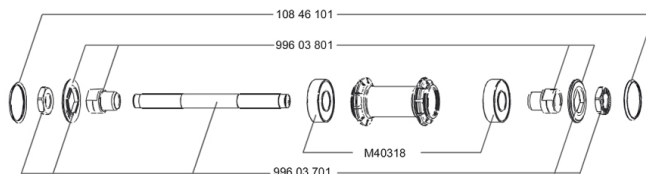

REFERENCES WHEELS

127969	AKSIUM White 23 FRT WTS	128064	AKSIUM Red 23 FRT WTS
127972	AKSIUM White 23 M10PR WTS	128067	AKSIUM Red 23 M10PRWTS
127973	AKSIUM White 23ED11PR WTS	128068	AKSIUM Red 23 ED11PRWTS

RIMS

&NBSP;:

30860815	KIT FRONT/REAR BLACK/WHITE RIM AKSIUM S 14
30860915	KIT FRONT/REAR BLACK/RED RIM AKSIUM S 14

SPOKES

10844901	KIT 10 FT KSYRIUM EQ S/FT+NDS AKSIUM SPK 285mm - while stock

HUB SHELLS

99603801	SHORT EXPENSIBLE BEARING SUPPORTS > 2008
N/A	HUB BODY
99603701	FRONT AXLE QRM ROAD 2008
M40318	KIT 2 HUB BEARINGS 6001

MAINTENANCE

12738501	Road Innertube Presta 48mm

TYRES

35570423	Aksion 014 White 23
35570725	Aksion 014 White 25
35570623	Aksion 014 Red 23