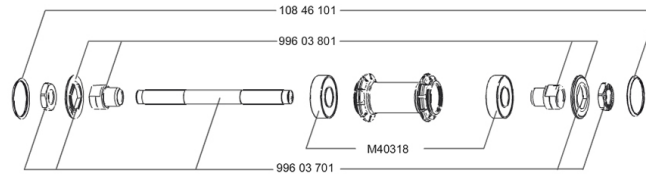

REFERENCES WHEELS

127969	AKSIUM White 23 FRT WTS	128064	AKSIUM Red 23 FRT WTS
127972	AKSIUM White 23 M10PR WTS	128067	AKSIUM Red 23 M10PRWTS
127973	AKSIUM White 23ED11PR WTS	128068	AKSIUM Red 23 ED11PRWTS

RIMS

&NBSP;:

30860915	KIT FRONT/REAR BLACK/RED RIM AKSIUM S 14
30860815	KIT FRONT/REAR BLACK/WHITE RIM AKSIUM S 14

SPOKES

10844901	KIT 10 FT KSYRIUM EQ S/FT+NDS AKSIUM SPK 285mm - while stock

HUB SHELLS

99603801	SHORT EXPENSIBLE BEARING SUPPORTS > 2008
N/A	HUB BODY
99603701	FRONT AXLE QRM ROAD 2008
M40318	KIT 2 HUB BEARINGS 6001

MAINTENANCE

12738501	Road Innertube Presta 48mm

TYRES

35570725	Aksion 014 White 25
35570623	Aksion 014 Red 23
35570423	Aksion 014 White 23