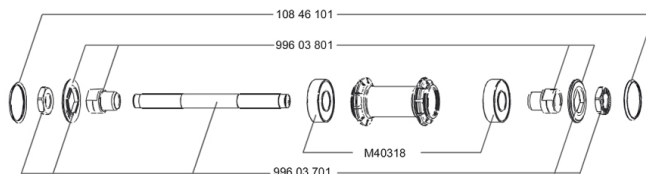

REFERENCES WHEELS

127969	AKSIUM White 23 FRT WTS	128064	AKSIUM Red 23 FRT WTS
127972	AKSIUM White 23 M10PR WTS	128067	AKSIUM Red 23 M10PRWTS
127973	AKSIUM White 23ED11PR WTS	128068	AKSIUM Red 23 ED11PRWTS

RIMS

&NBSP;:

30860915	KIT FRONT/REAR BLACK/RED RIM AKSIUM S 14
30860815	KIT FRONT/REAR BLACK/WHITE RIM AKSIUM S 14

SPOKES

10844901	KIT 10 FT KSYRIUM EQ S/FT+NDS AKSIUM SPK 285mm - while stock

HUB SHELLS

N/A	HUB BODY
99603701	FRONT AXLE QRM ROAD 2008
M40318	KIT 2 HUB BEARINGS 6001
99603801	SHORT EXPENSIBLE BEARING SUPPORTS > 2008

MAINTENANCE

12738501	Road Innertube Presta 48mm

TYRES

35570725	Aksion 014 White 25
35570623	Aksion 014 Red 23
35570423	Aksion 014 White 23