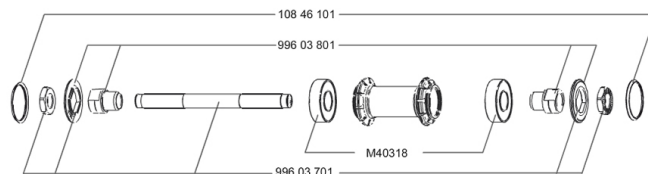

REFERENCES WHEELS

127969	AKSIUM White 23 FRT WTS	128064	AKSIUM Red 23 FRT WTS
127972	AKSIUM White 23 M10PR WTS	128067	AKSIUM Red 23 M10PRWTS
127973	AKSIUM White 23ED11PR WTS	128068	AKSIUM Red 23 ED11PRWTS

RIMS

&NBSP;:

30860815	KIT FRONT/REAR BLACK/WHITE RIM AKSIUM S 14
30860915	KIT FRONT/REAR BLACK/RED RIM AKSIUM S 14

SPOKES

10844901	KIT 10 FT KSYRIUM EQ S/FT+NDS AKSIUM SPK 285mm - while stock

HUB SHELLS

99603801	SHORT EXPENSIBLE BEARING SUPPORTS > 2008
N/A	HUB BODY
99603701	FRONT AXLE QRM ROAD 2008
M40318	KIT 2 HUB BEARINGS 6001

MAINTENANCE

12738501	Road Innertube Presta 48mm

TYRES

35570423	Aksion 014 White 23
35570725	Aksion 014 White 25
35570623	Aksion 014 Red 23