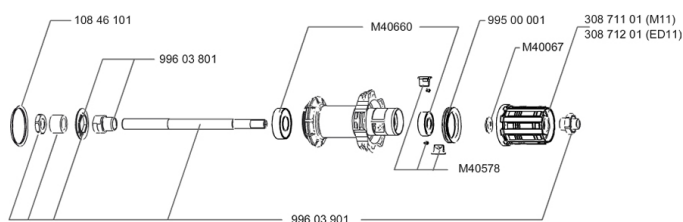

RIMS

&NBSP;:

30860915	KIT FRONT/REAR BLACK/RED RIM AKSIUM S 14
30860815	KIT FRONT/REAR BLACK/WHITE RIM AKSIUM S 14

SPOKES

10845001	KIT 10 DS AKSIUM STEEL AERO SPOKES 299mm
10844901	KIT 10 FT KSYRIUM EQ S/FT+NDS AKSIUM SPK 285mm - while stock

BR101 quick releases	
Rim tape	
User guide	

Specifications**RIMS**

- **Material** : 6106 Aluminum
- **Color** : Black anodized with white or red stickers
- **Height** : 24 mm
- **Joint** : sleeved
- **Drilling** : traditional
- **Eyelet** : H2 technology
- **Brake track** : UB Control
- **Valve hole diameter** : 6.5 mm
- **Tyre** : clincher
- **ETRTO size** : 622x15C
- **Recommended tyre sizes** : 19 to 32 mm

SPOKES

- **Material** : steel
- **Shape** : straight pull, bladed
- **Color** : black
- **Nipples** : brass, self lock concept
- **Count** : 20 front and rear
- **Lacing** : radial front and rear non-drive side, crossed 2 rear drive side