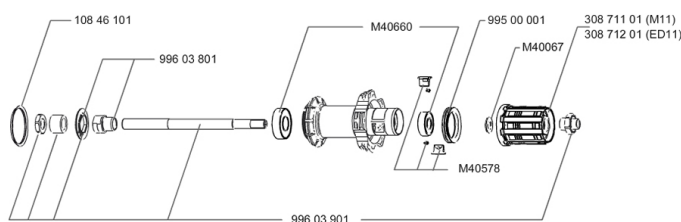

RIMS

&NBSP;:

30860815	KIT FRONT/REAR BLACK/WHITE RIM AKSIUM S 14
30860915	KIT FRONT/REAR BLACK/RED RIM AKSIUM S 14

SPOKES

10844901	KIT 10 FT KSYRIUM EQ S/FT+NDS AKSIUM SPK 285mm - while stock
10845001	KIT 10 DS AKSIUM STEEL AERO SPOKES 299mm

BR101 quick releases	
Rim tape	
User guide	

Specifications**RIMS**

- **Material** : 6106 Aluminum
- **Color** : Black anodized with white or red stickers
- **Height** : 24 mm
- **Joint** : sleeved
- **Drilling** : traditional
- **Eyelet** : H2 technology
- **Brake track** : UB Control
- **Valve hole diameter** : 6.5 mm
- **Tyre** : clincher
- **ETRTO size** : 622x15C
- **Recommended tyre sizes** : 19 to 32 mm

SPOKES

- **Material** : steel
- **Shape** : straight pull, bladed
- **Color** : black
- **Nipples** : brass, self lock concept
- **Count** : 20 front and rear
- **Lacing** : radial front and rear non-drive side, crossed 2 rear drive side