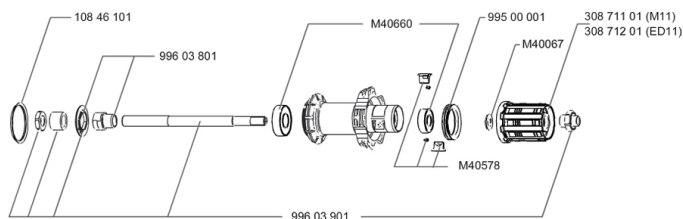

REFERENCES WHEELS

127970	AKSIUM White 23 M10 WTS	128065	AKSIUM Red 23 M10 WTS
127971	AKSIUM White 23 ED11 WTS	128066	AKSIUM Red 23 ED11 WTS
127972	AKSIUM White 23 M10PR WTS	128067	AKSIUM Red 23 M10PRWTS
127973	AKSIUM White 23ED11PR WTS	128068	AKSIUM Red 23 ED11PRWTS

RIMS

&NBSP;:

30860815	KIT FRONT/REAR BLACK/WHITE RIM AKSIUM S 14
30860915	KIT FRONT/REAR BLACK/RED RIM AKSIUM S 14

SPOKES

10844901	KIT 10 FT KSYRIUM EQ S/FT+NDS AKSIUM SPK 285mm - while stock
10845001	KIT 10 DS AKSIUM STEEL AERO SPOKES 299mm

HUB SHELLS

30871101	FTS-L ROAD FREEWHEEL BODY HG11 8/9 compatible
M40660	REAR HUB 608+6001 BEARINGS
M40067	INTERNAL FREEWHEEL SPACER FTSL/FTSX
N/A	HUB BODY
99603901	REAR AXLE QRM ROAD 2008
99500001	FTSL/FTSX FREEHUB BODY SEAL
30871201	FTS-L ROAD FREEWHEEL BODY ED11 8/9 compatible
99603801	SHORT EXPENSIBLE BEARING SUPPORTS > 2008
M40578	FTSL PAWLS KIT (ROAD WHEELS)

MAINTENANCE

12738501	Road Innertube Presta 48mm

TYRES

35570623	Aksion 014 Red 23
35570423	Aksion 014 White 23
35570725	Aksion 014 White 25