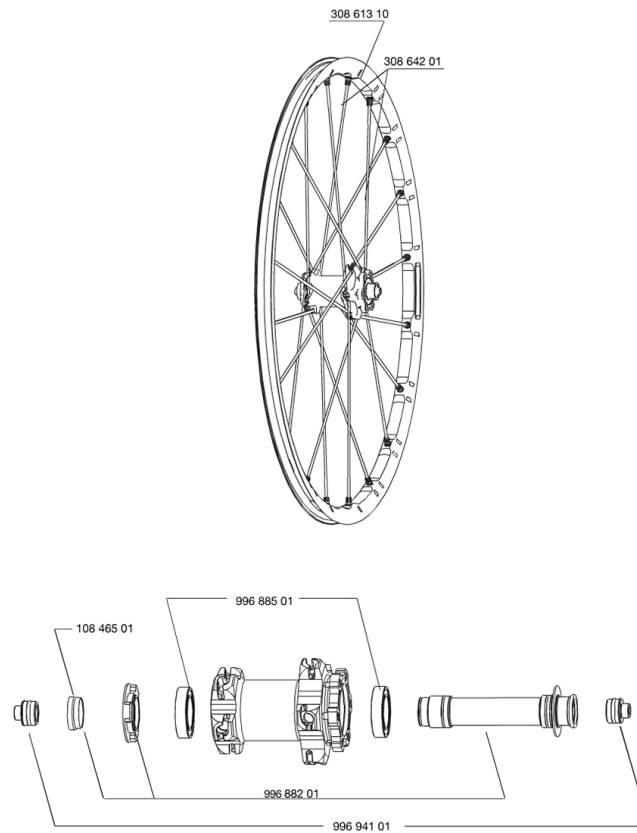

REFERENCES WHEELS

127756 CROSSMAX SLR 012 D6t PR

127754 CROSSMAX SLR 012 D6t FRT

RIMS

&NBSP;:

30861310 KIT FRONT CROSSMAX SLR RIM 2012

SPOKES

30864201 KIT 10 FT/NDS M7/7 CROSSMAX SLR 12 SPK 269mm

HUB SHELLS

10846501 FRONT FORK SUPPORT FOR 15mm AXLE

99688501 BEARING KIT 9/12/15 D6T HUB 20x32x7 6804

99688201 9/15 6B FRT AXLE CROSSMAX/KSY PRO CARBON SL C

ADAPTERS

99694101 ADAPTER Ft 15 to 9mm QR

Crossmax SLR