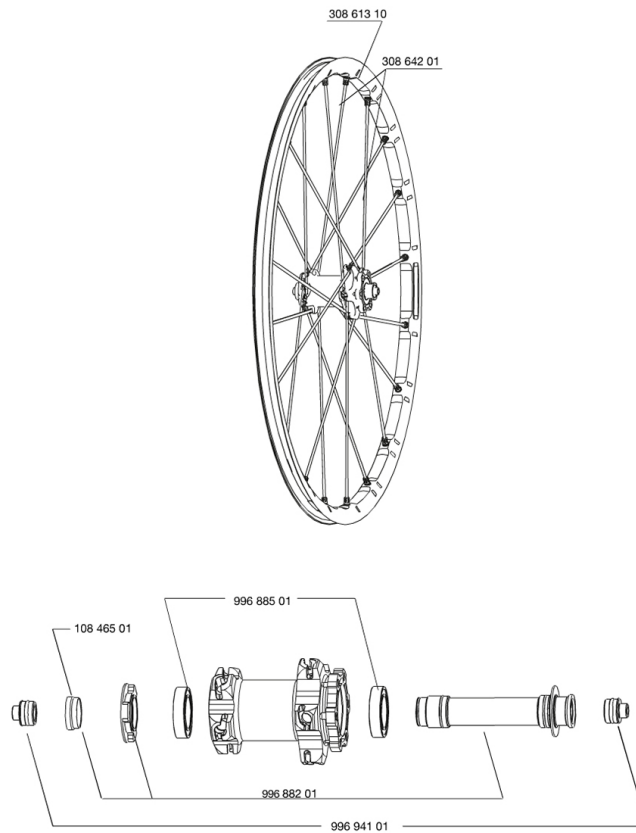

REFERENCES WHEELS

127756 CROSSMAX SLR 012 D6t PR

127754 CROSSMAX SLR 012 D6t FRT

RIMS

&NBSP;:

30861310 KIT FRONT CROSSMAX SLR RIM 2012

SPOKES

30864201 KIT 10 FT/NDS M7/7 CROSSMAX SLR 12 SPK 269mm

HUB SHELLS

10846501 FRONT FORK SUPPORT FOR 15mm AXLE

99688501 BEARING KIT 9/12/15 D6T HUB 20x32x7 6804

99688201 9/15 6B FRT AXLE CROSSMAX/KSY PRO CARBON SL C

ADAPTERS

99694101 ADAPTER Ft 15 to 9mm QR

MAVIC Crossmax SLR