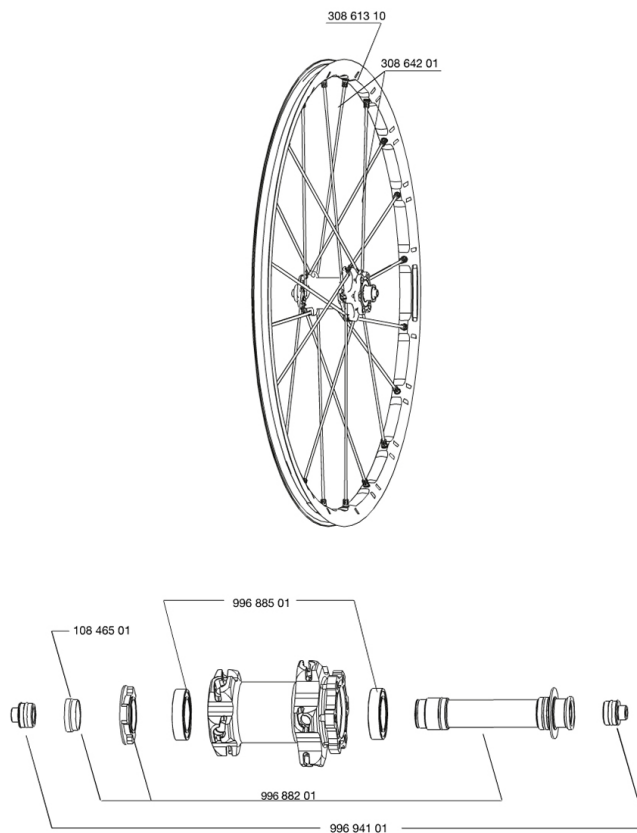

## REFERENZE RUOTE

127756 CROSSMAX SLR 012 D6t PR

127754 CROSSMAX SLR 012 D6t FRT

### RIMS

&NBSP;:

30861310 FRONT CROSSMAX SLR RIM 12

### SPOKES

30864201 11 SPOKES M7/7 BLK FRT/OPP.DRV CROSSMAX SLR 12 269mm

### ADAPTERS

99694101 2 REDUCERS 15/9mm