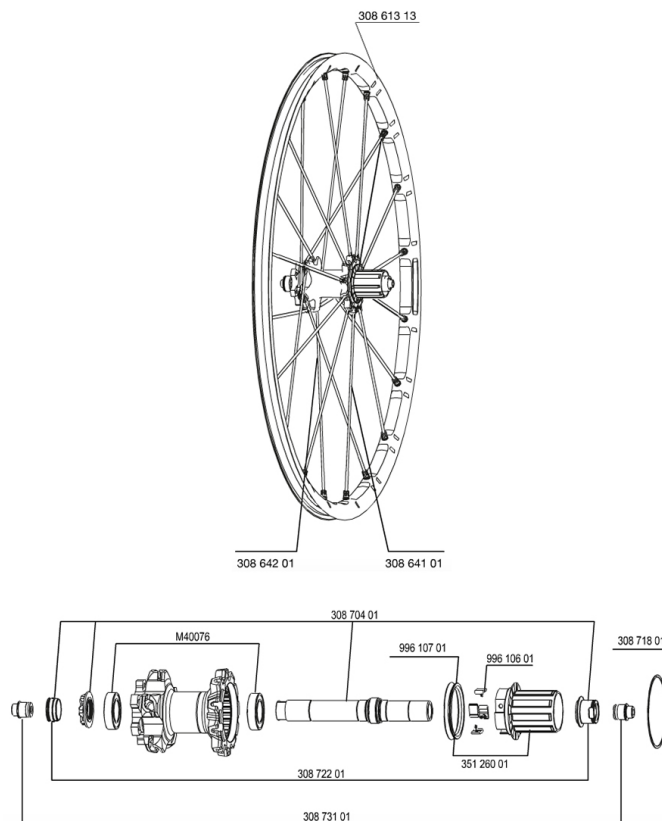

## REFERENCES WHEELS

127756 CROSSMAX SLR 012 D6t PR

127755 CROSSMAX SLR 012 D6tRR

## RIMS

&NBSP;:

30861313 KIT REAR CROSSMAX SLR RIM 2012

## SPOKES

30864101 KIT 10 DS M7/7 CROSSMAX SLR 12 SPK 239mm

30864201 KIT 10 FT/NDS M7/7 CROSSMAX SLR 12 SPK 269mm

## HUB SHELLS

30870401 REAR QRM + AXLE KIT ITS4 135mm from 2012

M40076 HUB BEARINGS 17x30x7 6903 x 2

99610701 ITS-4 FREEWHEEL SEAL

35126001 ITS-4 FREEWHEEL BODY + SEAL 2013 (NO PAWLS)

30871801 ELASTIC RING 56mm diam. ITS-4 20 SPOKES