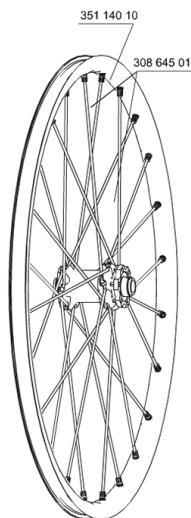

RÉFÉRENCES ROUES

129541	CROSSMAX STDISCO12 6TFRT15mm	307571	CROSSMAX STDISCO12Lefty FRT
129577	CROSSMAX STDISCO12 6T PR 15mm	307572	CROSSMAX STDISCO12LeftyPR

JANTES

&NBSP;:

35114010	FRONT CROSSMAX ST RIM
----------	-----------------------

RAYONS

30864501	14 SPOKES M7/7 BLK FRT CROSSMAX ST/SX 12 261,5mm
----------	--------------------------------------------------

MOYEUX

30871801	ELASTIC RING 56mm diam.
30870501	FRONT AXLE 20mm CROSSMAX ST/SX + DEEMAX ULTI 2012
M40179	FRONT BEARING 25x37x7 20mm AXLE

ADAPTATEURS

12982801	15mm ADAPTER KIT - 2012 WHEELS
----------	--------------------------------

MAVIC *Crossmax ST*

Spécifications
POIDS ROUES