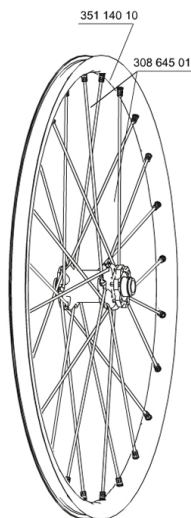

RÉFÉRENCES ROUES

129541	CROSSMAX STDISCO12 6TFRT15mm	307571	CROSSMAX STDISCO12Lefty FRT
129577	CROSSMAX STDISCO12 6T PR 15mm	307572	CROSSMAX STDISCO12LeftyPR

JANTES

&NBSP;:

35114010	FRONT CROSSMAX ST RIM
----------	-----------------------

RAYONS

30864501	14 SPOKES M7/7 BLK FRT CROSSMAX ST/SX 12 261,5mm
----------	--

MOYEUX

30870501	FRONT AXLE 20mm CROSSMAX ST/SX + DEEMAX ULTI 2012
M40179	FRONT BEARING 25x37x7 20mm AXLE
30871801	ELASTIC RING 56mm diam.

ADAPTATEURS

12982801	15mm ADAPTER KIT - 2012 WHEELS
----------	--------------------------------

MAVIC *Crossmax ST*

Spécifications
POIDS ROUES