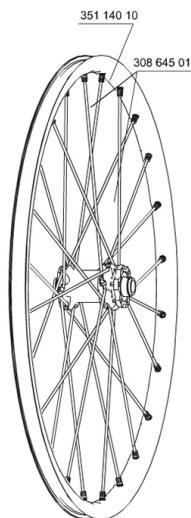

RÉFÉRENCES ROUES

129541	CROSSMAX STDISCO12 6TFRT15mm	307571	CROSSMAX STDISCO12Lefty FRT
129577	CROSSMAX STDISCO12 6T PR 15mm	307572	CROSSMAX STDISCO12LeftyPR

JANTES

&NBSP::

35114010	FRONT CROSSMAX ST RIM
----------	-----------------------

RAYONS

30864501	14 SPOKES M7/7 BLK FRT CROSSMAX ST/SX 12 261,5mm
----------	--

MOYEUX

30871801	ELASTIC RING 56mm diam.
30870501	FRONT AXLE 20mm CROSSMAX ST/SX + DEEMAX ULTI 2012
M40179	FRONT BEARING 25x37x7 20mm AXLE

ADAPTATEURS

12982801	15mm ADAPTER KIT - 2012 WHEELS
----------	--------------------------------

MAVIC *Crossmax ST*

Spécifications
POIDS ROUES