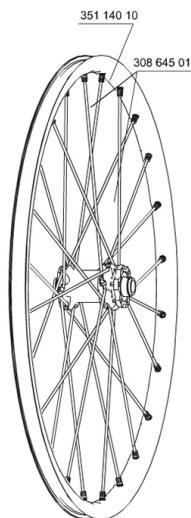

RÉFÉRENCES ROUES

129541	CROSSMAX STDISCO12 6TFRT15mm	307571	CROSSMAX STDISCO12Lefty FRT
129577	CROSSMAX STDISCO12 6T PR 15mm	307572	CROSSMAX STDISCO12LeftyPR

JANTES

&NBSP;:

35114010	FRONT CROSSMAX ST RIM
----------	-----------------------

RAYONS

30864501	14 SPOKES M7/7 BLK FRT CROSSMAX ST/SX 12 261,5mm
----------	--

MOYEUX

30871801	ELASTIC RING 56mm diam.
30870501	FRONT AXLE 20mm CROSSMAX ST/SX + DEEMAX ULTI 2012
M40179	FRONT BEARING 25x37x7 20mm AXLE

ADAPTATEURS

12982801	15mm ADAPTER KIT - 2012 WHEELS
----------	--------------------------------

MAVIC *Crossmax ST*

Spécifications
POIDS ROUES