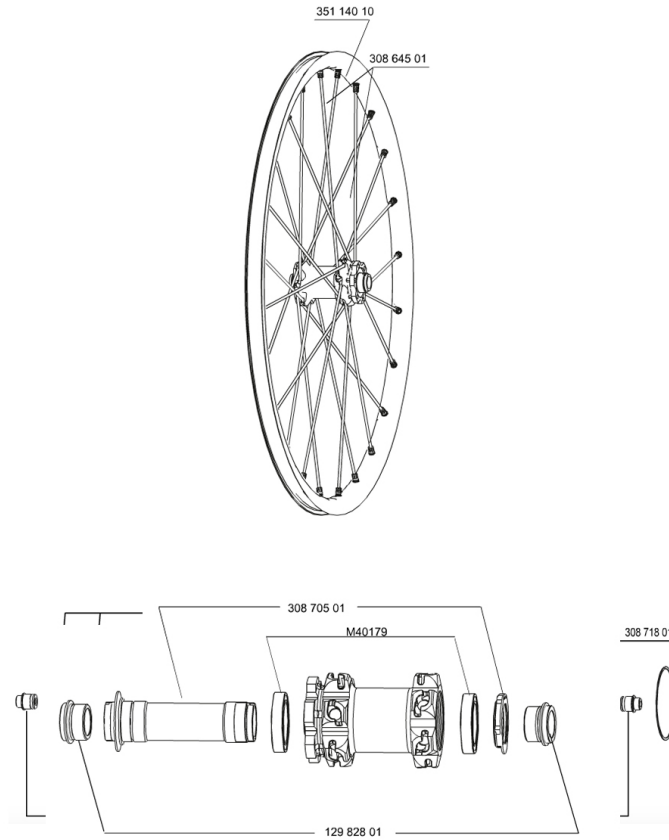

REFERENZEN RÄDER

129541	CROSSMAX STDISCO12 6TFRT15mm	307571	CROSSMAX STDISCO12Lefty FRT
129577	CROSSMAX STDISCO12 6T PR 15mm	307572	CROSSMAX STDISCO12LeftyPR

RIMS

&NBSP;:

35114010	FRONT CROSSMAX ST RIM
----------	-----------------------

SPOKES

30864501	14 SPOKES M7/7 BLK FRT CROSSMAX ST/SX 12 261,5mm
----------	--

HUB SHELLS

30871801	ELASTIC RING 56mm diam.
30870501	FRONT AXLE 20mm CROSSMAX ST/SX + DEEMAX ULTI 2012
M40179	FRT HUB BEARING KIT 20mm AXLE

ADAPTERS

12982801	15mm ADAPTER KIT - 2012 WHEELS
----------	--------------------------------

MAVIC *Crossmax ST*

Specifications

RADGEWICHTE