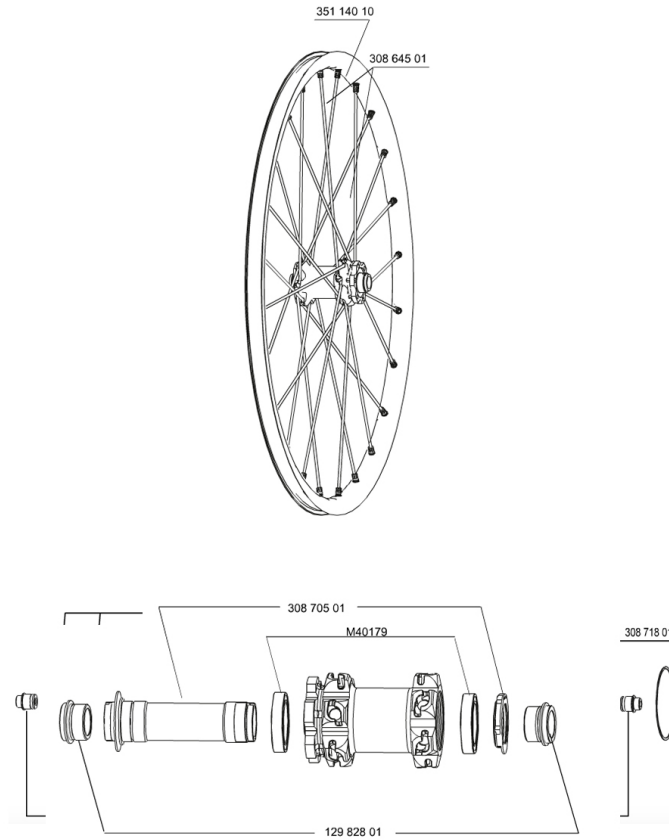

REFERENZEN RÄDER

129541	CROSSMAX STDISCO12 6TFRT15mm	307571	CROSSMAX STDISCO12Lefty FRT
129577	CROSSMAX STDISCO12 6T PR 15mm	307572	CROSSMAX STDISCO12LeftyPR

RIMS

&NBSP;:

35114010	FRONT CROSSMAX ST RIM
----------	-----------------------

SPOKES

30864501	14 SPOKES M7/7 BLK FRT CROSSMAX ST/SX 12 261,5mm
----------	--

HUB SHELLS

30871801	ELASTIC RING 56mm diam.
30870501	FRONT AXLE 20mm CROSSMAX ST/SX + DEEMAX ULTI 2012
M40179	FRONT BEARING 25x37x7 20mm AXLE

ADAPTERS

12982801	15mm ADAPTER KIT - 2012 WHEELS
----------	--------------------------------

MAVIC *Crossmax ST*

Specifications

RADGEWICHTE