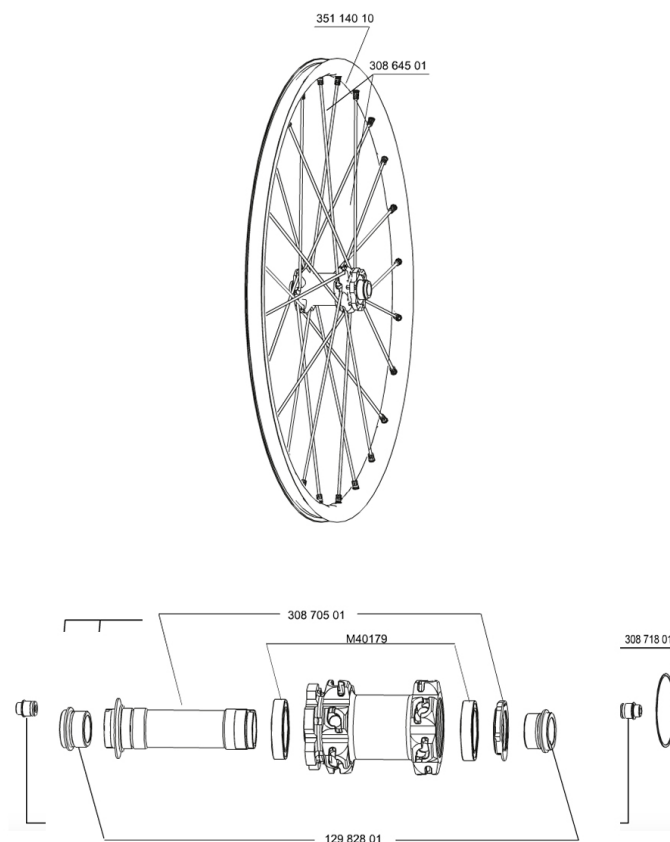

REFERENCES WHEELS

129541	CROSSMAX STDISCO12 6TFRT15mm	307571	CROSSMAX STDISCO12Lefty FRT
129577	CROSSMAX STDISCO12 6T PR 15mm	307572	CROSSMAX STDISCO12LeftyPR

RIMS

&NBSP;:

35114010	KIT FRONT CROSSMAX ST RIM
----------	---------------------------

SPOKES

30864501	KIT 14 FT M7/7 CROSSMAX ST/SX SPK 261,5mm
----------	---

HUB SHELLS

30870501	FRONT AXLE 20mm CROSSMAX + DEEMAX ULTI 2012
M40179	FRONT BEARING 25x37x7 20mm AXLE
30871801	ELASTIC RING 56mm diam. ITS-4 20 SPOKES

ADAPTERS

12982801	ADAPTER Ft 20 to 15mm
----------	-----------------------

MAVIC *Crossmax ST*

Specifications

WHEEL WEIGHTS