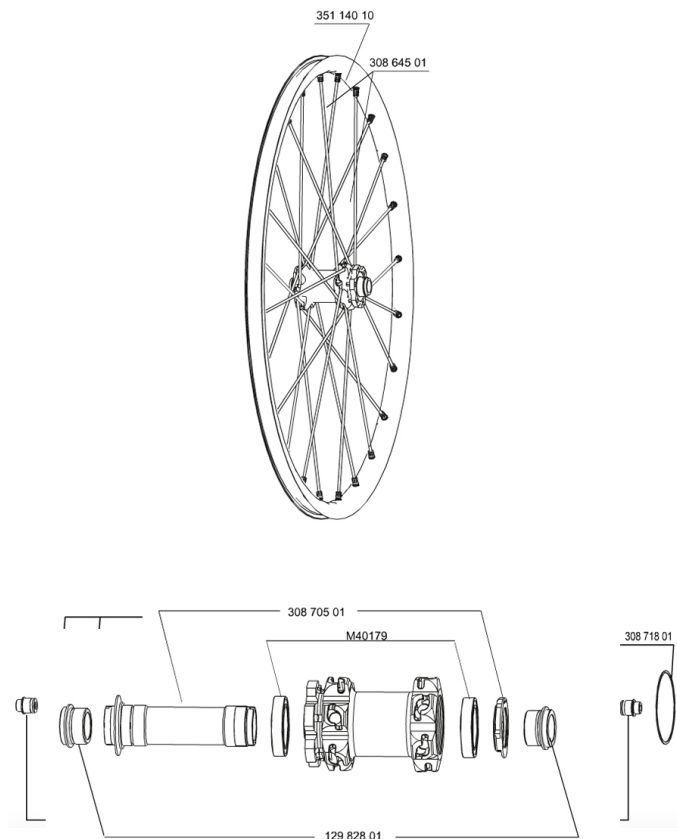

## REFERENCES WHEELS

129541	CROSSMAX STDISCO12 6TFRT15mm	307571	CROSSMAX STDISCO12Lefty FRT
129577	CROSSMAX STDISCO12 6T PR 15mm	307572	CROSSMAX STDISCO12LeftyPR

### RIMS

&NBSP;:

35114010	KIT FRONT CROSSMAX ST RIM
----------	---------------------------

### SPOKES

30864501	KIT 14 FT M7/7 CROSSMAX ST/SX SPK 261,5mm
----------	---

### HUB SHELLS

30871801	ELASTIC RING 56mm diam. ITS-4 20 SPOKES
30870501	FRONT AXLE 20mm CROSSMAX + DEEMAX ULTI 2012
M40179	FRONT BEARING 25x37x7 20mm AXLE