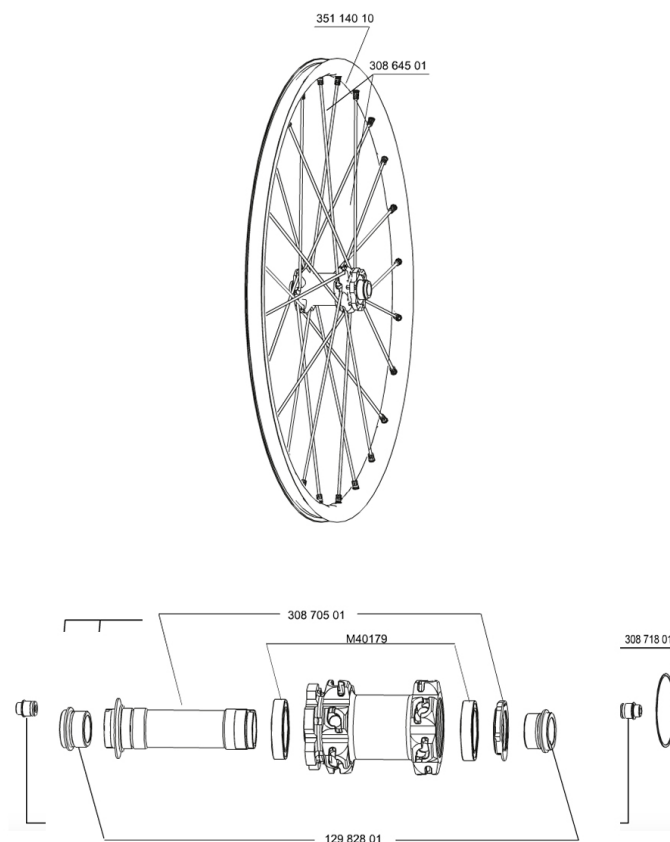

## REFERENCES WHEELS

129541	CROSSMAX STDISCO12 6TFRT15mm	307571	CROSSMAX STDISCO12Lefty FRT
129577	CROSSMAX STDISCO12 6T PR 15mm	307572	CROSSMAX STDISCO12LeftyPR

### RIMS

&NBSP;:

35114010	KIT FRONT CROSSMAX ST RIM
----------	---------------------------

### SPOKES

30864501	KIT 14 FT M7/7 CROSSMAX ST/SX SPK 261,5mm
----------	---

### HUB SHELLS

30870501	FRONT AXLE 20mm CROSSMAX + DEEMAX ULTI 2012
M40179	FRONT BEARING 25x37x7 20mm AXLE
30871801	ELASTIC RING 56mm diam. ITS-4 20 SPOKES