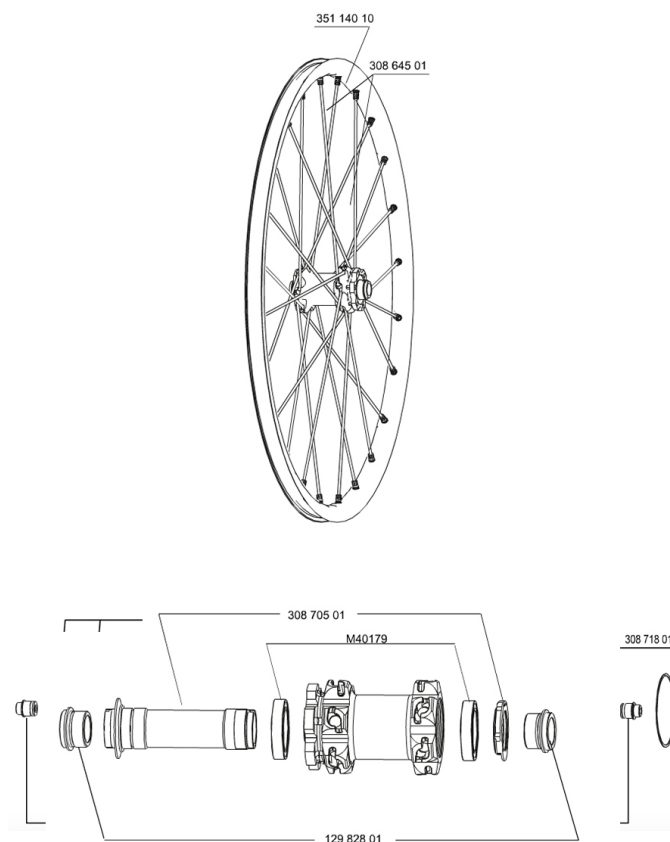

## REFERENCES WHEELS

129541	CROSSMAX STDISCO12 6TFRT15mm	307571	CROSSMAX STDISCO12Lefty FRT
129577	CROSSMAX STDISCO12 6T PR 15mm	307572	CROSSMAX STDISCO12LeftyPR

## RIMS

&NBSP;:

35114010	KIT FRONT CROSSMAX ST RIM
----------	---------------------------

## SPOKES

30864501	KIT 14 FT M7/7 CROSSMAX ST/SX SPK 261,5mm
----------	---

## HUB SHELLS

30871801	ELASTIC RING 56mm diam. ITS-4 20 SPOKES
30870501	FRONT AXLE 20mm CROSSMAX + DEEMAX ULTI 2012
M40179	FRONT HUB BEARING KIT 20mm AXLE