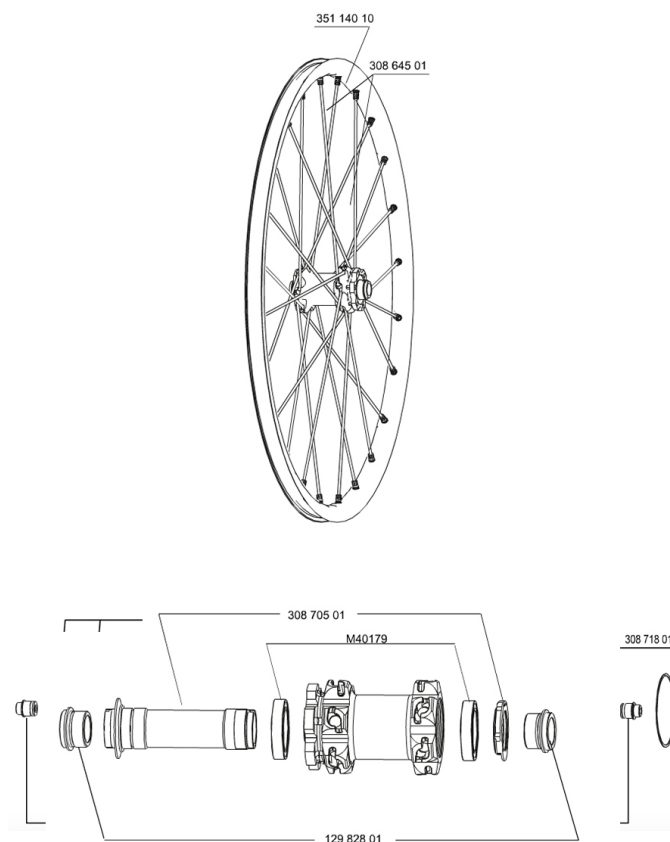

REFERENCES WHEELS

129541	CROSSMAX STDISCO12 6TFRT15mm	307571	CROSSMAX STDISCO12Lefty FRT
129577	CROSSMAX STDISCO12 6T PR 15mm	307572	CROSSMAX STDISCO12LeftyPR

RIMS

&NBSP;:

35114010	KIT FRONT CROSSMAX ST RIM
----------	---------------------------

SPOKES

30864501	KIT 14 FT M7/7 CROSSMAX ST/SX SPK 261,5mm
----------	---

HUB SHELLS

30871801	ELASTIC RING 56mm diam. ITS-4 20 SPOKES
30870501	FRONT AXLE 20mm CROSSMAX + DEEMAX ULTI 2012
M40179	FRONT BEARING 25x37x7 20mm AXLE

ADAPTERS

12982801	ADAPTER Ft 20 to 15mm
----------	-----------------------

MAVIC *Crossmax ST*

Specifications

WHEEL WEIGHTS