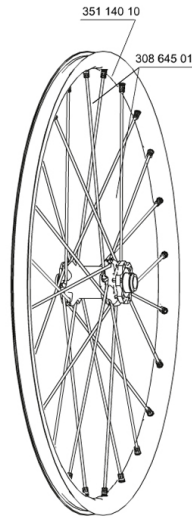

## RUEDAS REFERENCIAS

129541	CROSSMAX STDISCO12 6TFRT15mm	307571	CROSSMAX STDISCO12Lefty FRT
129577	CROSSMAX STDISCO12 6T PR 15mm	307572	CROSSMAX STDISCO12LeftyPR

### RIMS

&NBSP::

35114010	FRONT CROSSMAX ST RIM
----------	-----------------------

### SPOKES

30864501	14 SPOKES M7/7 BLK FRT CROSSMAX ST/SX 12 261,5mm
----------	--

### HUB SHELLS

30871801	ELASTIC RING 56mm diam.
30870501	FRONT AXLE 20mm CROSSMAX ST/SX + DEEMAX ULTI 2012
M40179	FRONT BEARING 25x37x7 20mm AXLE