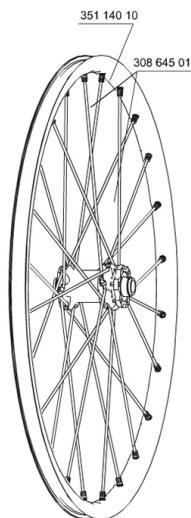

RUEDAS REFERENCIAS

129541	CROSSMAX STDISCO12 6TFRT15mm	307571	CROSSMAX STDISCO12Lefty FRT
129577	CROSSMAX STDISCO12 6T PR 15mm	307572	CROSSMAX STDISCO12LeftyPR

RIMS

&NBSP;:

35114010	FRONT CROSSMAX ST RIM
----------	-----------------------

SPOKES

30864501	14 SPOKES M7/7 BLK FRT CROSSMAX ST/SX 12 261,5mm
----------	--

HUB SHELLS

M40179	FRONT BEARING 25x37x7 20mm AXLE
30871801	ELASTIC RING 56mm diam.
30870501	FRONT AXLE 20mm CROSSMAX ST/SX + DEEMAX ULTI 2012

ADAPTERS

12982801	15mm ADAPTER KIT - 2012 WHEELS
----------	--------------------------------

MAVIC *Crossmax ST*

Specifications

PESOS DE RUEDAS