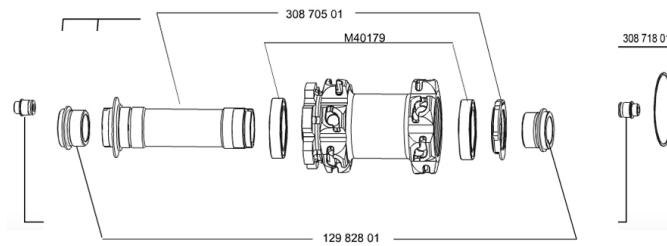

## RUEDAS REFERENCIAS

129541	CROSSMAX STDISCO12 6TFRT15mm	307571	CROSSMAX STDISCO12Lefty FRT
129577	CROSSMAX STDISCO12 6T PR 15mm	307572	CROSSMAX STDISCO12LeftyPR

### SPOKES

30864501	14 SPOKES M7/7 BLK FRT CROSSMAX ST/SX 12 261,5mm
----------	--

### HUB SHELLS

30871801	ELASTIC RING 56mm diam.
30870501	FRONT AXLE 20mm CROSSMAX ST/SX + DEEMAX ULTI 2012
M40179	FRONT BEARING 25x37x7 20mm AXLE