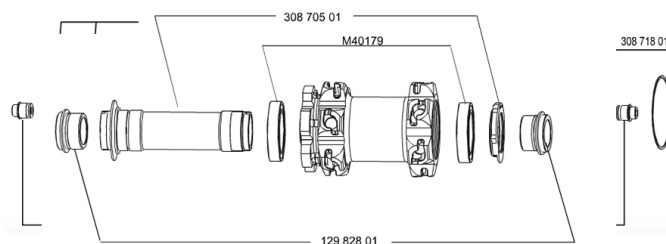

RUEDAS REFERENCIAS

129541	CROSSMAX STDISCO12 6TFRT15mm	307571	CROSSMAX STDISCO12Lefty FRT
129577	CROSSMAX STDISCO12 6T PR 15mm	307572	CROSSMAX STDISCO12LeftyPR

RIMS

&NBSP;:

35114010	FRONT CROSSMAX ST RIM
----------	-----------------------

SPOKES

30864501	14 SPOKES M7/7 BLK FRT CROSSMAX ST/SX 12 261,5mm
----------	--

HUB SHELLS

M40179	FRONT BEARING 25x37x7 20mm AXLE
30871801	ELASTIC RING 56mm diam.
30870501	FRONT AXLE 20mm CROSSMAX ST/SX + DEEMAX ULTI 2012

ADAPTERS

12982801	15mm ADAPTER KIT - 2012 WHEELS
----------	--------------------------------

MAVIC *Crossmax ST*

Specifications

PESOS DE RUEDAS