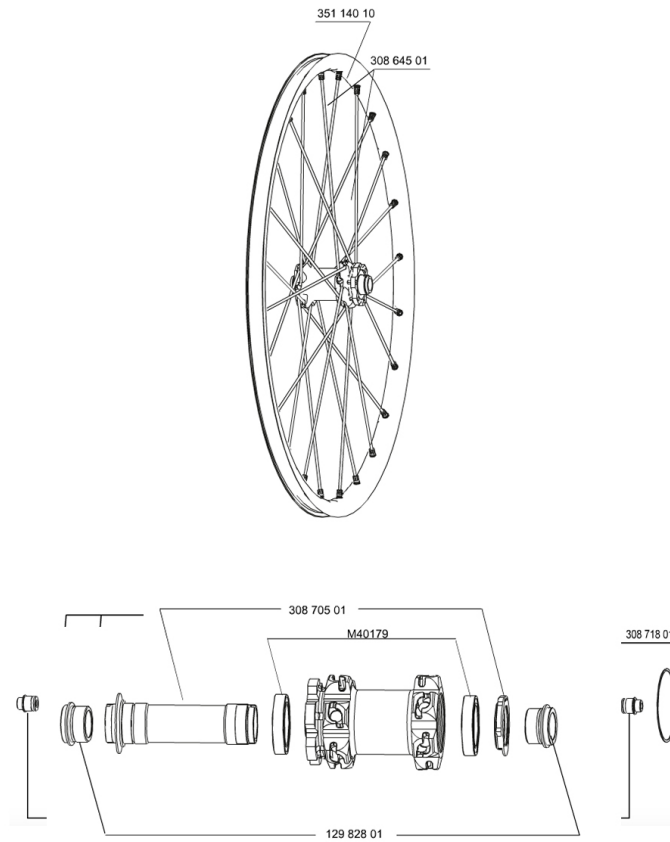

## REFERENZE RUOTE

129541	CROSSMAX STDISCO12 6TFRT15mm	307571	CROSSMAX STDISCO12Lefty FRT
129577	CROSSMAX STDISCO12 6T PR 15mm	307572	CROSSMAX STDISCO12LeftyPR

## RIMS

&NBSP;:

35114010	FRONT CROSSMAX ST RIM
----------	-----------------------

## SPOKES

30864501	14 SPOKES M7/7 BLK FRT CROSSMAX ST/SX 12 261,5mm
----------	--

## HUB SHELLS

30871801	ELASTIC RING 56mm diam.
30870501	FRONT AXLE 20mm CROSSMAX ST/SX + DEEMAX ULTI 2012
M40179	KIT CUSCINETTI ANT. ASSE 20MM