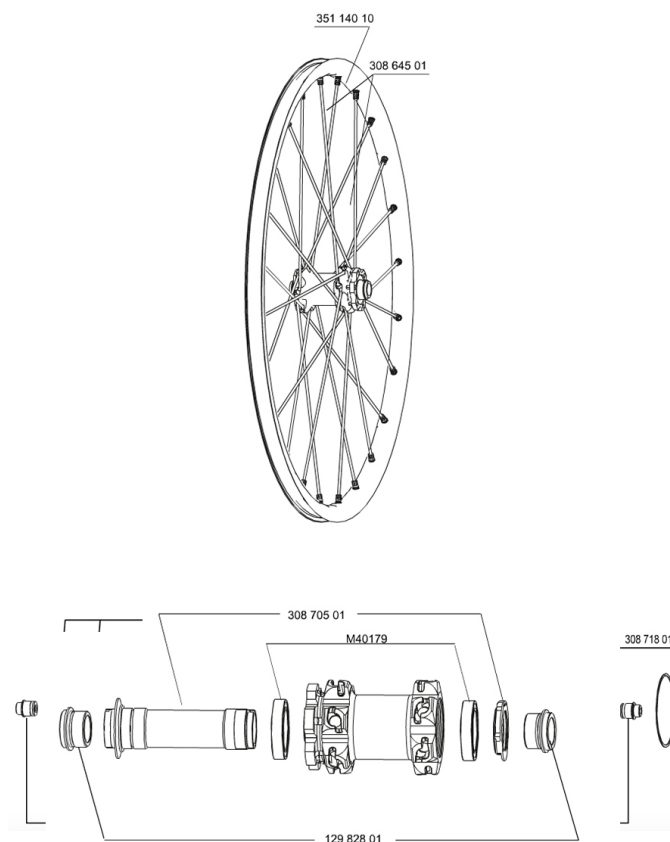

REFERENZE RUOTE

129541	CROSSMAX STDISCO12 6TFRT15mm	307571	CROSSMAX STDISCO12Lefty FRT
129577	CROSSMAX STDISCO12 6T PR 15mm	307572	CROSSMAX STDISCO12LeftyPR

RIMS

&NBSP;:

35114010	FRONT CROSSMAX ST RIM
----------	-----------------------

SPOKES

30864501	14 SPOKES M7/7 BLK FRT CROSSMAX ST/SX 12 261,5mm
----------	--

HUB SHELLS

30871801	ELASTIC RING 56mm diam.
30870501	FRONT AXLE 20mm CROSSMAX ST/SX + DEEMAX ULTI 2012
M40179	FRONT BEARING 25x37x7 20mm AXLE

ADAPTERS

12982801	15mm ADAPTER KIT - 2012 WHEELS
----------	--------------------------------

Specifications

PESI RUOTE