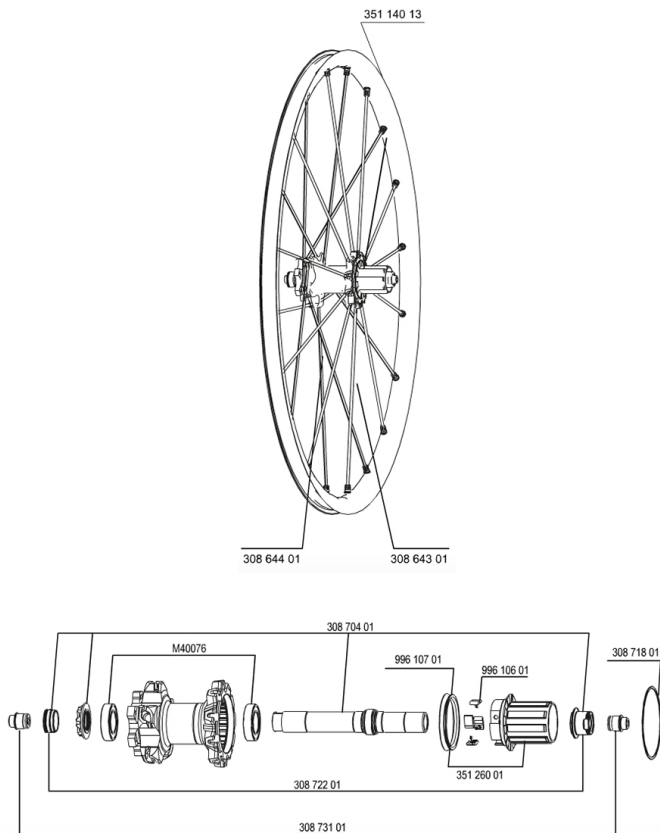

RĂFĂCĂRENCES ROUES

127789 CROSSMAX STDISCO12 6T RR

307572 CROSSMAX STDISCO12Lefty/PR

129577 CROSSMAX STDISCO12 6T PR 15mm

JANTES

35114013 REAR CROSSMAX ST RIM

RAYONS

30864401 10 SPOKES M7/7 BLK OPP.DRV CROSSMAX ST 12 269mm
30864301 11 SPOKES M7/7 BLK DRV CROSSMAX ST 12 239mm

MOYEUX

35126001 ITS-4 FREEWHEEL BODY + SEAL 2013 (WITHOUT PAWLS)
99610601 KIT CLIQUETS ITS4
30871801 ELASTIC RING 56mm diam.
M40076 HUB BEARINGS 17x30x7 6903 x 2
30870401 REAR AXLE KIT ITS4 135mm D6T/DCL 2012
99610701 JOINT A LEVRE ITS4

ADAPTATEURS

30872201 FORK REST ITS-4 135mm REAR AXLE > 2012
30873101 2 REAR REDUCERS 12/9,5mm 2012 ITS4 HUB

MAVIC *Crossmax ST*

Spécifications
POIDS ROUES