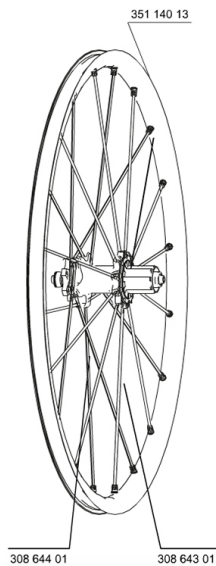

RÉFÉRENCES ROUES

127789	CROSSMAX STDISCO12.6T RR	307572	CROSSMAX STDISCO12LeftyPR
129577	CROSSMAX STDISCO12.6T PR 15mm		

JANTES

 :

35114013	REAR CROSSMAX ST RIM
----------	----------------------

RAYONS

30864401	10 SPOKES M7/7 BLK OPP.DRV CROSSMAX ST 12 269mm
30864301	11 SPOKES M7/7 BLK DRV CROSSMAX ST 12 239mm

MOYEUX

M40076	HUB BEARINGS 17x30x7 6903 x 2
30870401	REAR AXLE KIT ITS4 135mm D6T/DCL 2012
99610701	JOINT A LEVRE ITS4
35126001	ITS-4 FREEWHEEL BODY + SEAL 2013 (WITHOUT PAWLS)
99610601	KIT CLIQUETS ITS4
30871801	ELASTIC RING 56mm diam.

ADAPTATEURS

30873101	2 REAR REDUCERS 12/9,5mm 2012 ITS4 HUB
30872201	FORK REST ITS-4 135mm REAR AXLE > 2012

MAVIC *Crossmax ST*

Spécifications
POIDS ROUES