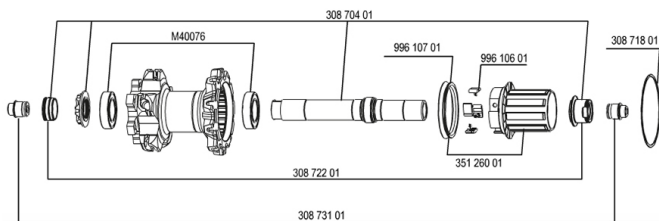

RÉFÉRENCES ROUES

127789	CROSSMAX STDISCO12.6T RR	307572	CROSSMAX STDISCO12LeftyPR
129577	CROSSMAX STDISCO12.6T PR 15mm		

JANTES

 :

35114013	REAR CROSSMAX ST RIM
----------	----------------------

RAYONS

30864401	10 SPOKES M7/7 BLK OPP.DRV CROSSMAX ST 12 269mm
30864301	11 SPOKES M7/7 BLK DRV CROSSMAX ST 12 239mm

MOYEUX

M40076	HUB BEARINGS 17x30x7 6903 x 2
30870401	REAR AXLE KIT ITS4 135mm D6T/DCL 2012
99610701	JOINT A LEVRE ITS4
35126001	ITS-4 FREEWHEEL BODY + SEAL 2013 (WITHOUT PAWLS)
99610601	KIT CLIQUETS ITS4
30871801	ELASTIC RING 56mm diam.

ADAPTATEURS

30873101	2 REAR REDUCERS 12/9,5mm 2012 ITS4 HUB
30872201	FORK REST ITS-4 135mm REAR AXLE > 2012

MAVIC *Crossmax ST*

Spécifications
POIDS ROUES