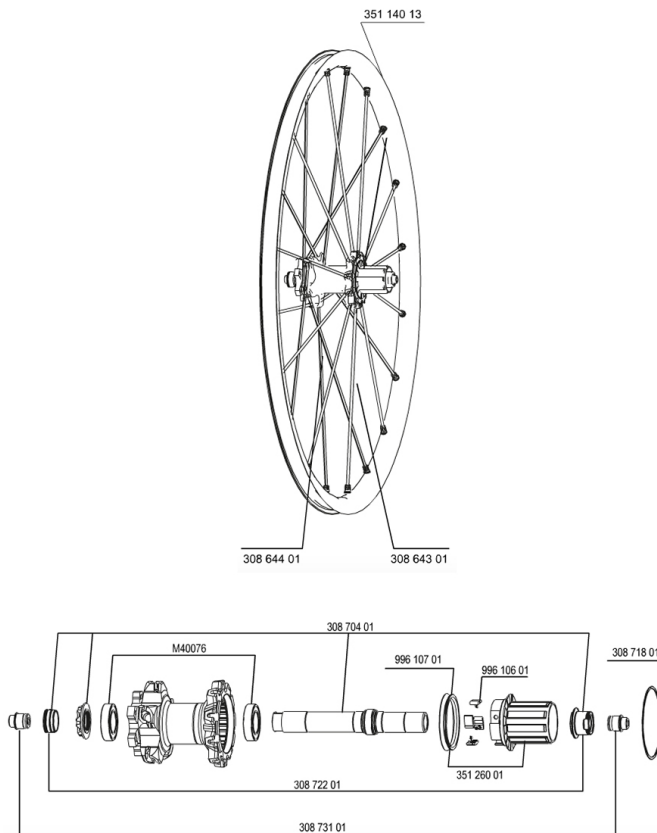

RÉFÉRENCES ROUES

127789	CROSSMAX STDISCO12 6T RR	307572	CROSSMAX STDISCO12LeftyPR
129577	CROSSMAX STDISCO12 6T PR 15mm		

JANTES

35114013	REAR CROSSMAX ST RIM
----------	----------------------

RAYONS

30864401	10 SPOKES M7/7 BLK OPP.DRV CROSSMAX ST 12 269mm
30864301	11 SPOKES M7/7 BLK DRV CROSSMAX ST 12 239mm

MOYEUX

35126001	ITS-4 FREEWHEEL BODY + SEAL 2013 (WITHOUT PAWLS)
99610601	KIT CLIQUETS ITS4
30871801	ELASTIC RING 56mm diam.
M40076	HUB BEARINGS 17x30x7 6903 x 2
30870401	REAR AXLE KIT ITS4 135mm D6T/DCL 2012
99610701	JOINT A LEVRE ITS4

ADAPTATEURS

30872201	FORK REST ITS-4 135mm REAR AXLE > 2012
30873101	2 REAR REDUCERS 12/9,5mm 2012 ITS4 HUB

MAVIC *Crossmax ST*

Spécifications
POIDS ROUES