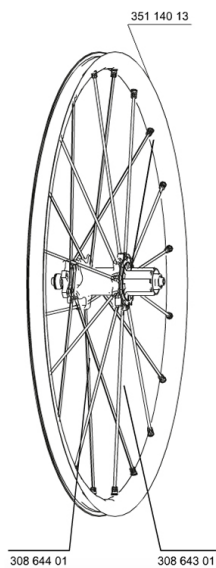

RÉFÉRENCES ROUES

127789	CROSSMAX STDISCO12.6T RR	307572	CROSSMAX STDISCO12Lefty/PR
129577	CROSSMAX STDISCO12.6T PR 15mm		

JANTES

35114013	REAR CROSSMAX ST RIM
----------	----------------------

RAYONS

30864301	11 SPOKES M7/7 BLK DRV CROSSMAX ST 12 239mm
30864401	10 SPOKES M7/7 BLK OPP.DRV CROSSMAX ST 12 269mm

MOYEUX

30871801	ELASTIC RING 56mm diam.
M40076	HUB BEARINGS 17x30x7 6903 x 2
30870401	REAR AXLE KIT ITS4 135mm D6T/DCL 2012
99610701	JOINT A LEVRE ITS4
35126001	ITS-4 FREEWHEEL BODY + SEAL 2013 (WITHOUT PAWLS)
99610601	KIT CLIQUETS ITS4

ADAPTATEURS

30873101	2 REAR REDUCERS 12/9,5mm 2012 ITS4 HUB
30872201	FORK REST ITS-4 135mm REAR AXLE > 2012

MAVIC *Crossmax ST*

Spécifications
POIDS ROUES