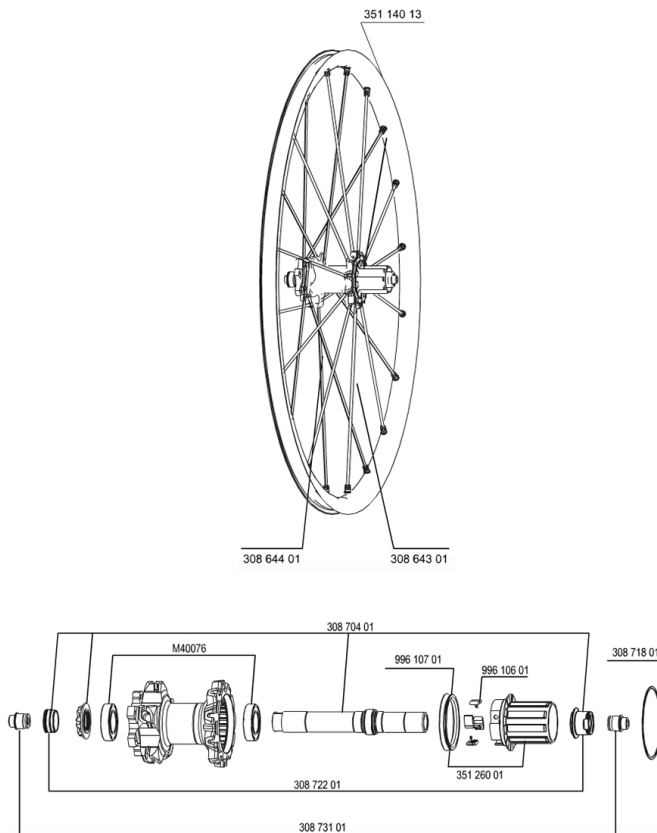

RĂFĂCĂRENCES ROUES

127789 CROSSMAX STDISCO12 6T RR

307572 CROSSMAX STDISCO12Lefty/PR

129577 CROSSMAX STDISCO12 6T PR 15mm

JANTES

 :

35114013 REAR CROSSMAX ST RIM

RAYONS

30864401 10 SPOKES M7/7 BLK OPP.DRV CROSSMAX ST 12 269mm

30864301 11 SPOKES M7/7 BLK DRV CROSSMAX ST 12 239mm

MOYEUX

35126001 ITS-4 FREEWHEEL BODY + SEAL 2013 (WITHOUT PAWLS)

99610601 KIT CLIQUETS ITS4

30871801 ELASTIC RING 56mm diam.

M40076 HUB BEARINGS 17x30x7 6903 x 2

30870401 REAR AXLE KIT ITS4 135mm D6T/DCL 2012

99610701 JOINT A LEVRE ITS4

ADAPTATEURS

30872201 FORK REST ITS-4 135mm REAR AXLE > 2012

30873101 2 REAR REDUCERS 12/9,5mm 2012 ITS4 HUB

MAVIC *Crossmax ST*

Spécifications
POIDS ROUES