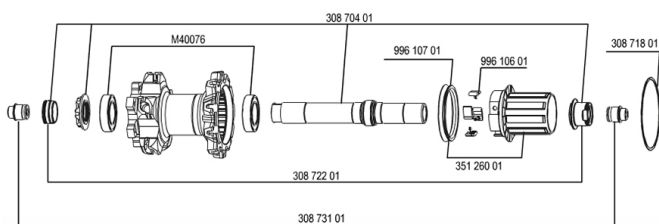

RÉFÉRENCES ROUES

127789	CROSSMAX STDISCO12.6T RR	307572	CROSSMAX STDISCO12Lefty/PR
129577	CROSSMAX STDISCO12.6T PR 15mm		

JANTES

35114013	REAR CROSSMAX ST RIM
----------	----------------------

RAYONS

30864301	11 SPOKES M7/7 BLK DRV CROSSMAX ST 12 239mm
30864401	10 SPOKES M7/7 BLK OPP.DRV CROSSMAX ST 12 269mm

MOYEUX

30871801	ELASTIC RING 56mm diam.
M40076	HUB BEARINGS 17x30x7 6903 x 2
30870401	REAR AXLE KIT ITS4 135mm D6T/DCL 2012
99610701	JOINT A LEVRE ITS4
35126001	ITS-4 FREEWHEEL BODY + SEAL 2013 (WITHOUT PAWLS)
99610601	KIT CLIQUETS ITS4

ADAPTATEURS

30873101	2 REAR REDUCERS 12/9,5mm 2012 ITS4 HUB
30872201	FORK REST ITS-4 135mm REAR AXLE > 2012

MAVIC *Crossmax ST*

Spécifications
POIDS ROUES