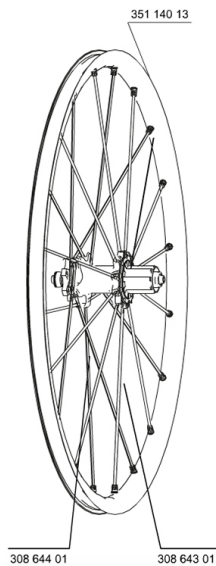

REFERENZEN RÄDER

127789	CROSSMAX STDISCO12 6T RR	307572	CROSSMAX STDISCO12LeftyPR
129577	CROSSMAX STDISCO12 6T PR 15mm		

RIMS

&NBSP;:

35114013	REAR CROSSMAX ST RIM
----------	----------------------

SPOKES

30864401	10 SPOKES M7/7 BLK OPP.DRV CROSSMAX ST 12 269mm
30864301	11 SPOKES M7/7 BLK DRV CROSSMAX ST 12 239mm

HUB SHELLS

30870401	REAR AXLE KIT ITS4 135mm D6T/DCL 2012
99610701	ITS4 SEAL
35126001	ITS-4 FREEWHEEL BODY + SEAL 2013 (WITHOUT PAWLS)
99610601	ITS4 PAWLS KIT
30871801	ELASTIC RING 56mm diam.
M40076	HUB BEARINGS 17x30x7 6903 x 2

ADAPTERS

30873101	2 REAR REDUCERS 12/9,5mm 2012 ITS4 HUB
30872201	FORK REST ITS-4 135mm REAR AXLE > 2012

MAVIC *Crossmax ST*

Specifications

RADGEWICHTE