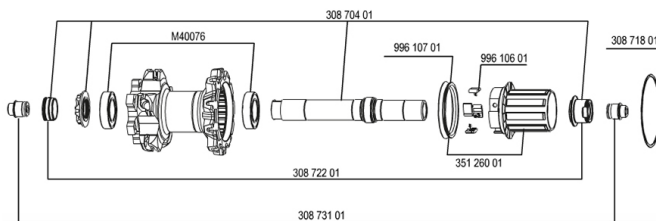

REFERENZEN RÄDER

127789	CROSSMAX STDISCO12 6T RR	307572	CROSSMAX STDISCO12LeftyPR
129577	CROSSMAX STDISCO12 6T PR 15mm		

RIMS

&NBSP;:

35114013	REAR CROSSMAX ST RIM
----------	----------------------

SPOKES

30864401	10 SPOKES M7/7 BLK OPP.DRV CROSSMAX ST 12 269mm
30864301	11 SPOKES M7/7 BLK DRV CROSSMAX ST 12 239mm

HUB SHELLS

30870401	REAR AXLE KIT ITS4 135mm D6T/DCL 2012
99610701	ITS4 SEAL
35126001	ITS-4 FREEWHEEL BODY + SEAL 2013 (WITHOUT PAWLS)
99610601	ITS4 PAWLS KIT
30871801	ELASTIC RING 56mm diam.
M40076	HUB BEARINGS 17x30x7 6903 x 2

ADAPTERS

30873101	2 REAR REDUCERS 12/9,5mm 2012 ITS4 HUB
30872201	FORK REST ITS-4 135mm REAR AXLE > 2012

MAVIC *Crossmax ST*

Specifications

RADGEWICHTE