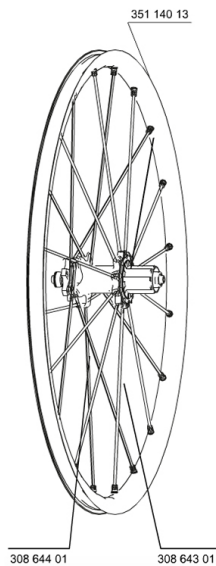

REFERENZEN RÄDER

127789	CROSSMAX STDISCO12 6T RR	307572	CROSSMAX STDISCO12LeftyPR
129577	CROSSMAX STDISCO12 6T PR 15mm		

RIMS

&NBSP;:

35114013	REAR CROSSMAX ST RIM
----------	----------------------

SPOKES

30864401	10 SPOKES M7/7 BLK OPP.DRV CROSSMAX ST 12 269mm
30864301	11 SPOKES M7/7 BLK DRV CROSSMAX ST 12 239mm

HUB SHELLS

35126001	ITS-4 FREEWHEEL BODY + SEAL 2013 (WITHOUT PAWLS)
99610601	ITS4 PAWLS KIT
30871801	ELASTIC RING 56mm diam.
M40076	HUB BEARINGS 17x30x7 6903 x 2
30870401	REAR AXLE KIT ITS4 135mm D6T/DCL 2012
99610701	ITS4 SEAL

ADAPTERS

30872201	FORK REST ITS-4 135mm REAR AXLE > 2012
30873101	2 REAR REDUCERS 12/9,5mm 2012 ITS4 HUB

MAVIC *Crossmax ST*

Specifications

RADGEWICHTE