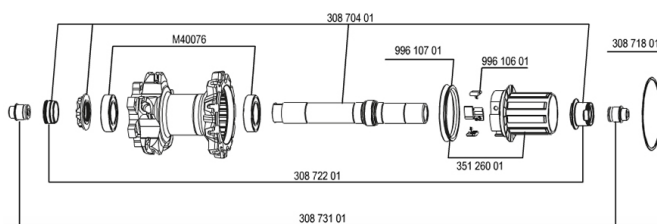

REFERENZEN RÄDER

127789	CROSSMAX STDISCO12 6T RR	307572	CROSSMAX STDISCO12LeftyPR
129577	CROSSMAX STDISCO12 6T PR 15mm		

RIMS

&NBSP;:

35114013	REAR CROSSMAX ST RIM
----------	----------------------

SPOKES

30864401	10 SPOKES M7/7 BLK OPP.DRV CROSSMAX ST 12 269mm
30864301	11 SPOKES M7/7 BLK DRV CROSSMAX ST 12 239mm

HUB SHELLS

35126001	ITS-4 FREEWHEEL BODY + SEAL 2013 (WITHOUT PAWLS)
99610601	ITS4 PAWLS KIT
30871801	ELASTIC RING 56mm diam.
M40076	HUB BEARINGS 17x30x7 6903 x 2
30870401	REAR AXLE KIT ITS4 135mm D6T/DCL 2012
99610701	ITS4 SEAL

ADAPTERS

30872201	FORK REST ITS-4 135mm REAR AXLE > 2012
30873101	2 REAR REDUCERS 12/9,5mm 2012 ITS4 HUB

MAVIC *Crossmax ST*

Specifications

RADGEWICHTE