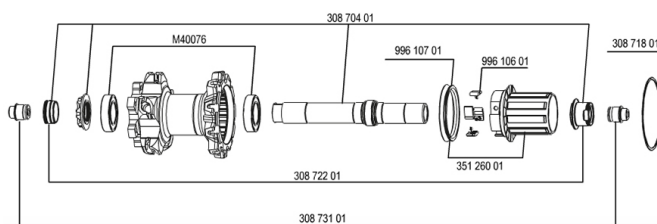

## RIMS

&NBSP;:

35114013	KIT REAR CROSSMAX ST RIM
----------	--------------------------

## SPOKES

30864301	KIT 10 DS M7/7 CROSSMAX ST 12/13 SPK 239mm
30864401	KIT 10 NDS M7/7 CROSSMAX ST 12/13 SPK 269mm

## HUB SHELLS

30871801	ELASTIC RING 56mm diam. ITS-4 20 SPOKES
M40076	HUB BEARINGS 17x30x7 6903 x 2
30870401	REAR QRM + AXLE KIT ITS4 135mm from 2012
99610701	ITS-4 FREEWHEEL SEAL
35126001	ITS-4 FREEWHEEL BODY + SEAL 2013 (NO PAWLS)
99610601	PAWLS KIT FOR ITS-4 (OR TS-2)

## ADAPTERS

30873101	2 REAR REDUCERS 12/9,5mm 2012 ITS4 HUB
30872201	FRAME SUPPORT ITS-4 135mm REAR AXLE > 2012

**MAVIC** *Crossmax ST*

**Specifications**

WHEEL WEIGHTS