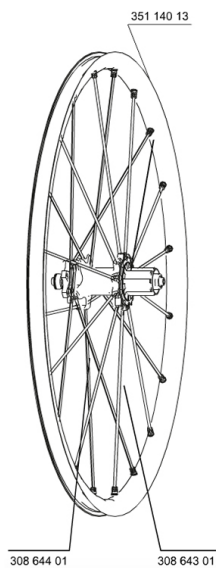

## REFERENCES WHEELS

127789	CROSSMAX STDISCO12 6T RR	307572	CROSSMAX STDISCO12LeftyPR
129577	CROSSMAX STDISCO12 6T PR 15mm		

## RIMS

&NBSP;:

35114013	KIT REAR CROSSMAX ST RIM
----------	--------------------------

## HUB SHELLS

30871801	ELASTIC RING 56mm diam. ITS-4 20 SPOKES
M40076	HUB BEARINGS 17x30x7 6903 x 2
30870401	REAR QRM + AXLE KIT ITS4 135mm from 2012
99610701	ITS-4 FREEWHEEL SEAL
35126001	ITS-4 FREEWHEEL BODY + SEAL 2013 (NO PAWLS)
99610601	PAWLS KIT FOR ITS-4 (OR TS-2)

## ADAPTERS

30873101	2 REAR REDUCERS 12/9,5mm 2012 ITS4 HUB
30872201	FRAME SUPPORT ITS-4 135mm REAR AXLE > 2012

**MAVIC** *Crossmax ST*

**Specifications**

WHEEL WEIGHTS