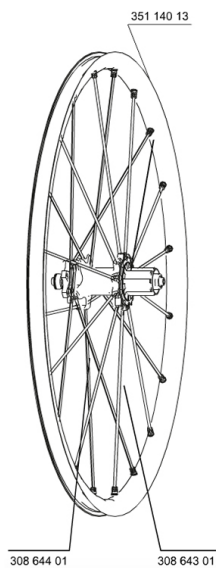

## REFERENCES WHEELS

127789	CROSSMAX STDISCO12 6T RR	307572	CROSSMAX STDISCO12LeftyPR
129577	CROSSMAX STDISCO12 6T PR 15mm		

## RIMS

&NBSP;:

35114013	KIT REAR CROSSMAX ST RIM
----------	--------------------------

## HUB SHELLS

30871801	ELASTIC RING 56mm diam. ITS-4 20 SPOKES
M40076	HUB BEARINGS 17x30x7 6903 x 2
30870401	REAR QRM + AXLE KIT ITS4 135mm from 2012
99610701	ITS-4 FREEWHEEL SEAL
35126001	ITS-4 FREEWHEEL BODY + SEAL 2013 (NO PAWLS)
99610601	PAWLS KIT FOR ITS-4 (OR TS-2)

### WHEEL WEIGHTS