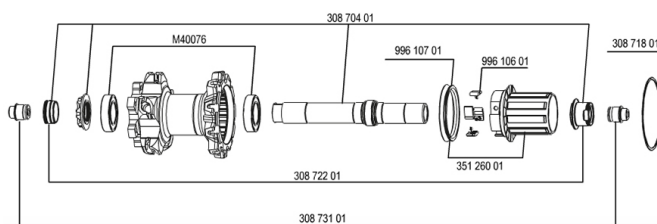

REFERENCES WHEELS

127789	CROSSMAX STDISCO12 6T RR	307572	CROSSMAX STDISCO12LeftyPR
129577	CROSSMAX STDISCO12 6T PR 15mm		

RIMS

&NBSP;:

35114013	KIT REAR CROSSMAX ST RIM

SPOKES

30864301	KIT 10 DS M7/7 CROSSMAX ST 12/13 SPK 239mm
30864401	KIT 10 NDS M7/7 CROSSMAX ST 12/13 SPK 269mm

HUB SHELLS

30871801	ELASTIC RING 56mm diam. ITS-4 20 SPOKES
M40076	HUB BEARINGS 17x30x7 6903 x 2
30870401	REAR QRM + AXLE KIT ITS4 135mm from 2012
99610701	ITS-4 FREEWHEEL SEAL
35126001	ITS-4 FREEWHEEL BODY + SEAL 2013 (NO PAWLS)
99610601	PAWLS KIT FOR ITS-4 (OR TS-2)

ADAPTERS

30873101	2 REAR REDUCERS 12/9,5mm 2012 ITS4 HUB
30872201	FRAME SUPPORT ITS-4 135mm REAR AXLE > 2012