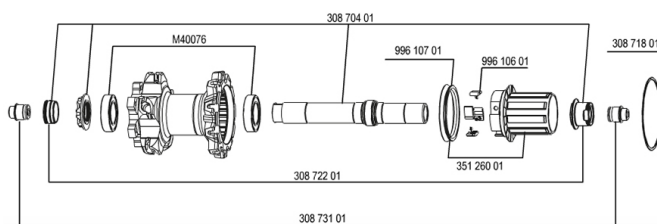

REFERENCES WHEELS

127789	CROSSMAX STDISCO12.6T RR	307572	CROSSMAX STDISCO12LeftyPR
129577	CROSSMAX STDISCO12.6T PR 15mm		

RIMS

&NBSP;:

35114013	KIT REAR CROSSMAX ST RIM
----------	--------------------------

SPOKES

30864401	KIT 10 NDS M7/7 CROSSMAX ST 12/13 SPK 269mm
30864301	KIT 10 DS M7/7 CROSSMAX ST 12/13 SPK 239mm

HUB SHELLS

30870401	REAR QRM + AXLE KIT ITS4 135mm from 2012
99610701	ITS-4 FREEWHEEL SEAL
35126001	ITS-4 FREEWHEEL BODY + SEAL 2013 (NO PAWLS)
99610601	PAWLS KIT FOR ITS-4 (OR TS-2)
30871801	ELASTIC RING 56mm diam. ITS-4 20 SPOKES
M40076	HUB BEARINGS 17x30x7 6903 x 2

ADAPTERS

30873101	2 REAR REDUCERS 12/9,5mm 2012 ITS4 HUB
30872201	FRAME SUPPORT ITS-4 135mm REAR AXLE > 2012

MAVIC *Crossmax ST*

Specifications

WHEEL WEIGHTS