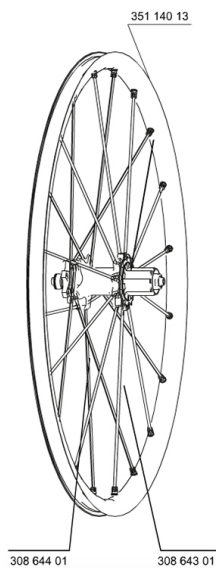

REFERENCES WHEELS

127789	CROSSMAX STDISCO12.6T RR	307572	CROSSMAX STDISCO12LeftyPR
129577	CROSSMAX STDISCO12.6T PR 15mm		

RIMS

&NBSP;:

35114013	KIT REAR CROSSMAX ST RIM
----------	--------------------------

SPOKES

30864401	KIT 10 NDS M7/7 CROSSMAX ST 12/13 SPK 269mm
30864301	KIT 10 DS M7/7 CROSSMAX ST 12/13 SPK 239mm

HUB SHELLS

30870401	REAR QRM + AXLE KIT ITS4 135mm from 2012
99610701	ITS-4 FREEWHEEL SEAL
35126001	ITS-4 FREEWHEEL BODY + SEAL 2013 (NO PAWLS)
99610601	PAWLS KIT FOR ITS-4 (OR TS-2)
30871801	ELASTIC RING 56mm diam. ITS-4 20 SPOKES
M40076	HUB BEARINGS 17x30x7 6903 x 2

ADAPTERS

30873101	2 REAR REDUCERS 12/9,5mm 2012 ITS4 HUB
30872201	FRAME SUPPORT ITS-4 135mm REAR AXLE > 2012

MAVIC *Crossmax ST*

Specifications

WHEEL WEIGHTS