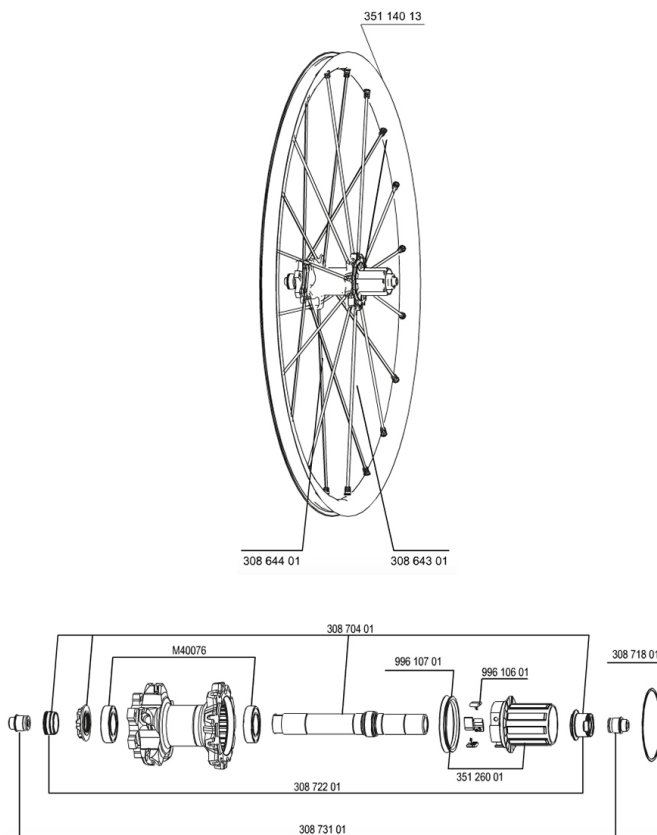

REFERENCES WHEELS

| | | | |
|--------|-------------------------------|--------|---------------------------|
| 127789 | CROSSMAX STDISCO12.6T RR | 307572 | CROSSMAX STDISCO12LeftyPR |
| 129577 | CROSSMAX STDISCO12.6T PR 15mm | | |

RIMS

&NBSP;:

| | |
|----------|--------------------------|
| 35114013 | KIT REAR CROSSMAX ST RIM |
|----------|--------------------------|

SPOKES

| | |
|----------|---|
| 30864301 | KIT 10 DS M7/7 CROSSMAX ST 12/13 SPK 239mm |
| 30864401 | KIT 10 NDS M7/7 CROSSMAX ST 12/13 SPK 269mm |

HUB SHELLS

| | |
|----------|---|
| 30871801 | ELASTIC RING 56mm diam. ITS-4 20 SPOKES |
| M40076 | HUB BEARINGS 17x30x7 6903 x 2 |
| 30870401 | REAR QRM + AXLE KIT ITS4 135mm from 2012 |
| 99610701 | ITS-4 FREEWHEEL SEAL |
| 35126001 | ITS-4 FREEWHEEL BODY + SEAL 2013 (NO PAWLS) |
| 99610601 | PAWLS KIT FOR ITS-4 (OR TS-2) |

ADAPTERS

| | |
|----------|--|
| 30873101 | 2 REAR REDUCERS 12/9,5mm 2012 ITS4 HUB |
| 30872201 | FRAME SUPPORT ITS-4 135mm REAR AXLE > 2012 |

MAVIC *Crossmax ST*

Specifications

WHEEL WEIGHTS