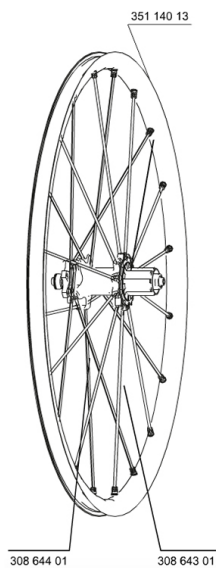

REFERENCES WHEELS

127789	CROSSMAX STDISCO12 6T RR	307572	CROSSMAX STDISCO12LeftyPR
129577	CROSSMAX STDISCO12 6T PR 15mm		

RIMS

&NBSP;;

35114013	KIT REAR CROSSMAX ST RIM
----------	--------------------------

SPOKES

30864401	KIT 10 NDS M7/7 CROSSMAX ST 12/13 SPK 269mm
30864301	KIT 10 DS M7/7 CROSSMAX ST 12/13 SPK 239mm

HUB SHELLS

M40076	HUB BEARINGS 17x30x7 6903 x 2
30870401	REAR QRM + AXLE KIT ITS4 135mm from 2012
99610701	ITS-4 FREEWHEEL SEAL
35126001	ITS-4 FREEWHEEL BODY + SEAL 2013 (NO PAWLS)
99610601	PAWLS KIT FOR ITS-4 (OR TS-2)
30871801	ELASTIC RING 56mm diam. ITS-4 20 SPOKES

ADAPTERS

30873101	2 REAR REDUCERS 12/9,5mm 2012 ITS4 HUB
30872201	FRAME SUPPORT ITS-4 135mm REAR AXLE > 2012

MAVIC *Crossmax ST*

Specifications

WHEEL WEIGHTS