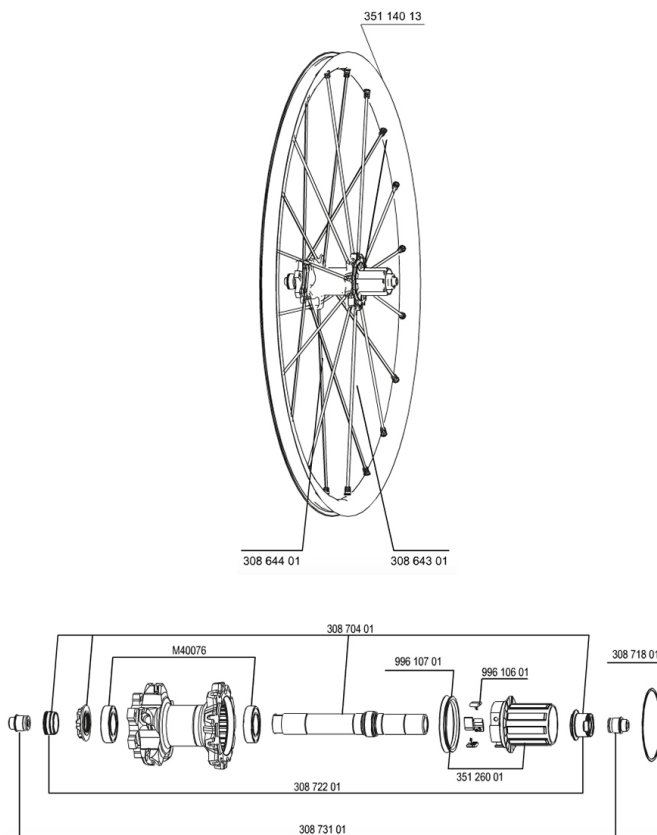

## REFERENCES WHEELS

127789	CROSSMAX STDISCO12 6T RR	307572	CROSSMAX STDISCO12LeftyPR
129577	CROSSMAX STDISCO12 6T PR 15mm		

## RIMS

&NBSP;:

35114013	KIT REAR CROSSMAX ST RIM
----------	--------------------------

## SPOKES

30864301	KIT 10 DS M7/7 CROSSMAX ST 12/13 SPK 239mm
30864401	KIT 10 NDS M7/7 CROSSMAX ST 12/13 SPK 269mm

## HUB SHELLS

30871801	ELASTIC RING 56mm diam. ITS-4 20 SPOKES
M40076	HUB BEARINGS 17x30x7 6903 x 2
30870401	REAR QRM + AXLE KIT ITS4 135mm from 2012
99610701	ITS-4 FREEWHEEL SEAL
35126001	ITS-4 FREEWHEEL BODY + SEAL 2013 (NO PAWLS)
99610601	PAWLS KIT FOR ITS-4 (OR TS-2)