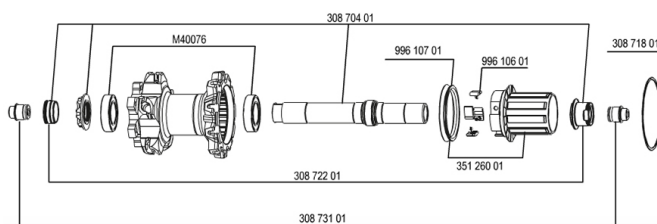

REFERENCES WHEELS

127789	CROSSMAX STDISCO12 6T RR	307572	CROSSMAX STDISCO12LeftyPR
129577	CROSSMAX STDISCO12 6T PR 15mm		

RIMS

&NBSP;;

35114013	KIT REAR CROSSMAX ST RIM
----------	--------------------------

SPOKES

30864401	KIT 10 NDS M7/7 CROSSMAX ST 12/13 SPK 269mm
30864301	KIT 10 DS M7/7 CROSSMAX ST 12/13 SPK 239mm

HUB SHELLS

M40076	HUB BEARINGS 17x30x7 6903 x 2
30870401	REAR QRM + AXLE KIT ITS4 135mm from 2012
99610701	ITS-4 FREEWHEEL SEAL
35126001	ITS-4 FREEWHEEL BODY + SEAL 2013 (NO PAWLS)
99610601	PAWLS KIT FOR ITS-4 (OR TS-2)
30871801	ELASTIC RING 56mm diam. ITS-4 20 SPOKES

ADAPTERS

30873101	2 REAR REDUCERS 12/9,5mm 2012 ITS4 HUB
30872201	FRAME SUPPORT ITS-4 135mm REAR AXLE > 2012

MAVIC *Crossmax ST*

Specifications

WHEEL WEIGHTS