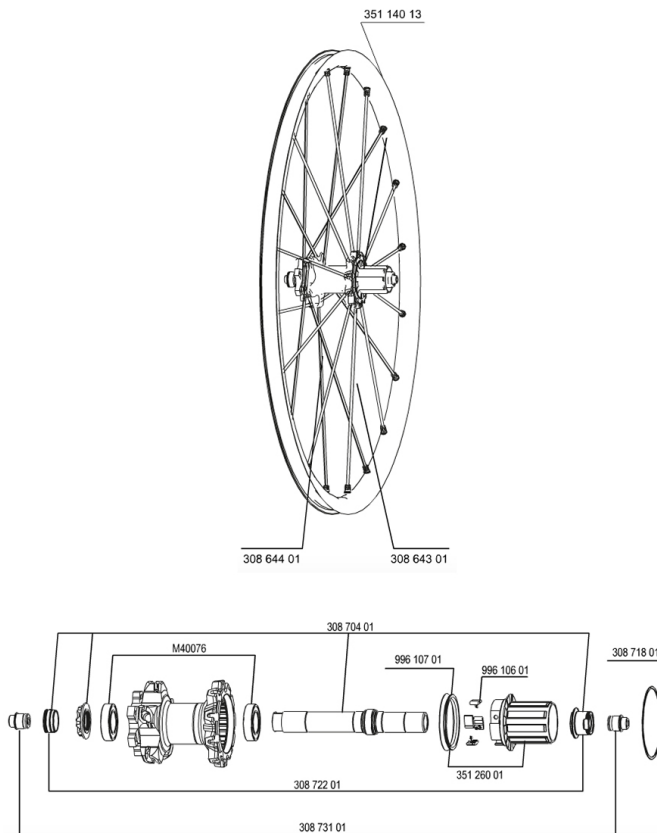

## REFERENCES WHEELS

127789	CROSSMAX STDISCO12.6T RR	307572	CROSSMAX STDISCO12LeftyPR
129577	CROSSMAX STDISCO12.6T PR 15mm		

## RIMS

&nbsp;:

35114013	KIT REAR CROSSMAX ST RIM
----------	--------------------------

## SPOKES

30864401	KIT 10 NDS M7/7 CROSSMAX ST 12/13 SPK 269mm
30864301	KIT 10 DS M7/7 CROSSMAX ST 12/13 SPK 239mm

## HUB SHELLS

35126001	ITS-4 FREEWHEEL BODY + SEAL 2013 (NO PAWLS)
99610601	PAWLS KIT FOR ITS-4 (OR TS-2)
30871801	ELASTIC RING 56mm diam. ITS-4 20 SPOKES
M40076	HUB BEARINGS 17x30x7 6903 x 2
30870401	REAR QRM + AXLE KIT ITS4 135mm from 2012
99610701	ITS-4 FREEWHEEL SEAL